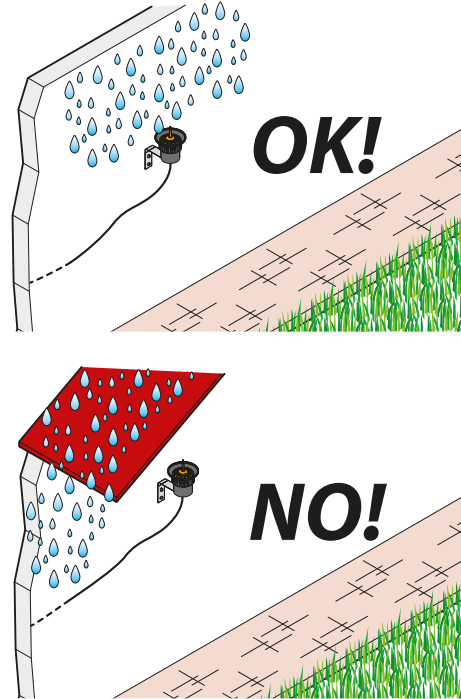

Install the Rain Sensor in a position exposed to rainfall and out of sprinkler jets.

1

2

3

Rain Sensor (p/n): 90915

Connect the Rain Sensor to the timer.

1

For timers (p/n):
8410 - 8411 - 8412 - 8413 - 8414
8415 - 8419 - 8483 - 8485 - 8486
8487 - 8488 - 8489

Rain Sensor (p/n): 90915

2

For timers (p/n):
8058 - 8060

3

For timers (p/n):
8014 - 8016