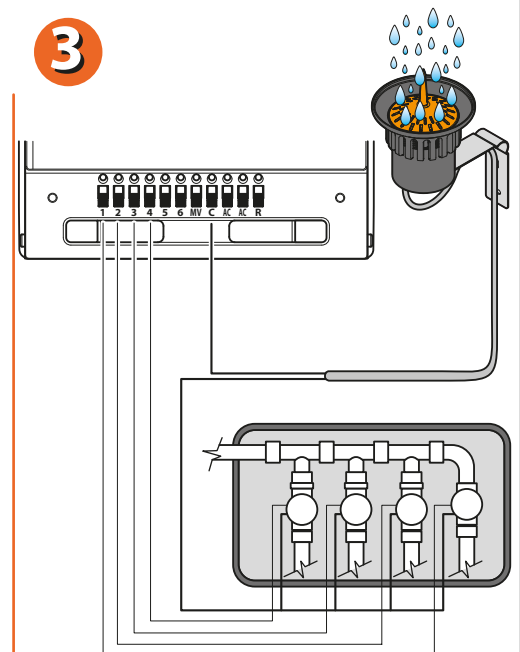

Install the Rain Sensor in a position exposed to rainfall and out of sprinkler jets.

1

2

3

Rain Sensor (p/n): 90915

Connect the Rain Sensor to the timer.

1

For timers (p/n):
8410 - 8411 - 8412 - 8413 - 8414
8415 - 8419 - 8483 - 8485 - 8486
8487 - 8488 - 8489

Rain Sensor (p/n): 90915

2

For timers (p/n):
8058 - 8060

3

For timers (p/n):
8014 - 8016