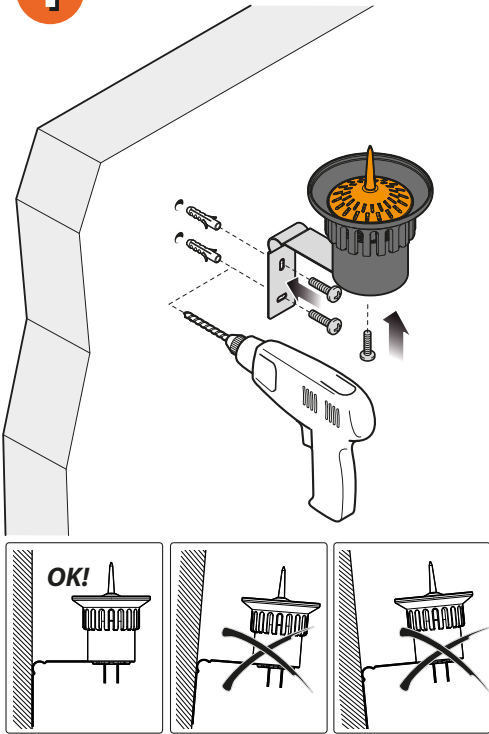

Install the Rain Sensor in a position exposed to rainfall and out of sprinkler jets.

1

2

3

Rain Sensor (p/n): 90915

Connect the Rain Sensor to the timer.

1

For timers (p/n):
8410 - 8411 - 8412 - 8413 - 8414
8415 - 8419 - 8483 - 8485 - 8486
8487 - 8488 - 8489