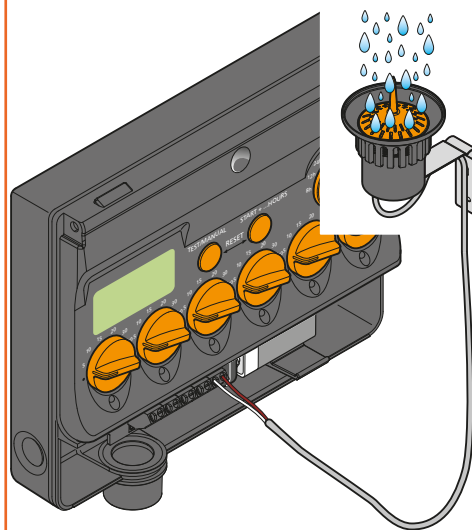

Install the Rain Sensor in a position exposed to rainfall and out of sprinkler jets.

1

2

3

Rain Sensor (p/n): 90915

Connect the Rain Sensor to the timer.

1

For timers (p/n):
8410 - 8411 - 8412 - 8413 - 8414
8415 - 8419 - 8483 - 8485 - 8486
8487 - 8488 - 8489

Rain Sensor (p/n): 90915

2

For timers (p/n):
8058 - 8060

3

For timers (p/n):
8014 - 8016