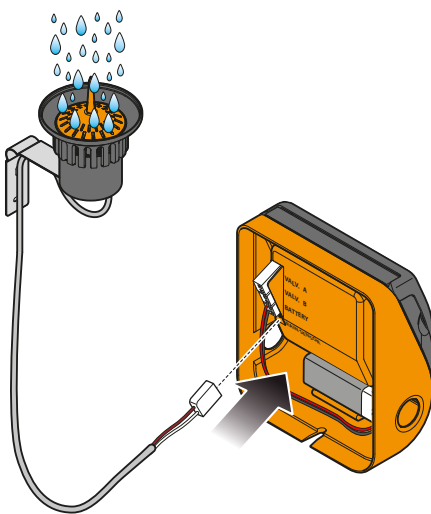

Install the Rain Sensor in a position exposed to rainfall and out of sprinkler jets.

1

2

3

Rain Sensor (p/n): 90915

Connect the Rain Sensor to the timer.

1

For timers (p/n):
8410 - 8411 - 8412 - 8413 - 8414
8415 - 8419 - 8483 - 8485 - 8486
8487 - 8488 - 8489

Rain Sensor (p/n): 90915

2

For timers (p/n):
8058 - 8060

3

For timers (p/n):
8014 - 8016