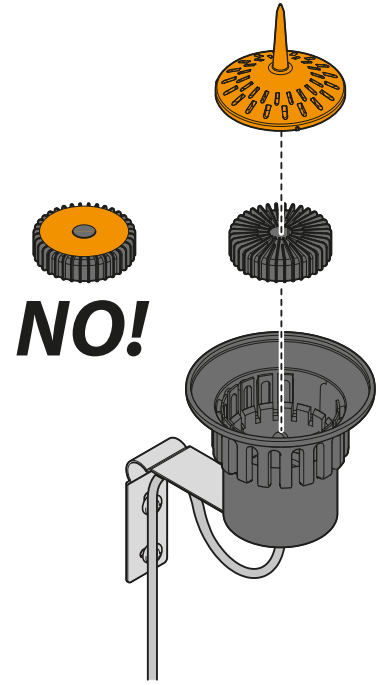

Install the Rain Sensor in a position exposed to rainfall and out of sprinkler jets.

1

2

3

Rain Sensor (p/n): 90915

Connect the Rain Sensor to the timer.

1

For timers (p/n):
8410 - 8411 - 8412 - 8413 - 8414
8415 - 8419 - 8483 - 8485 - 8486
8487 - 8488 - 8489