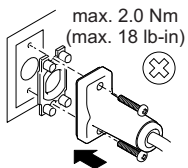

CONNECTION CABLE EGC

OASE GmbH · www.oase-livingwater.com

47728/01-19