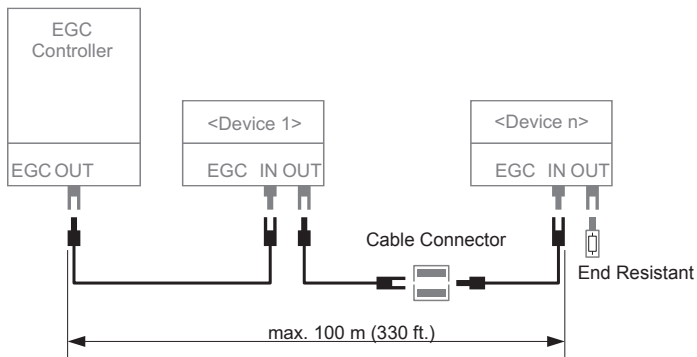

CONNECTION CABLE EGC

OASE GmbH · www.oase-livingwater.com

47728/01-19