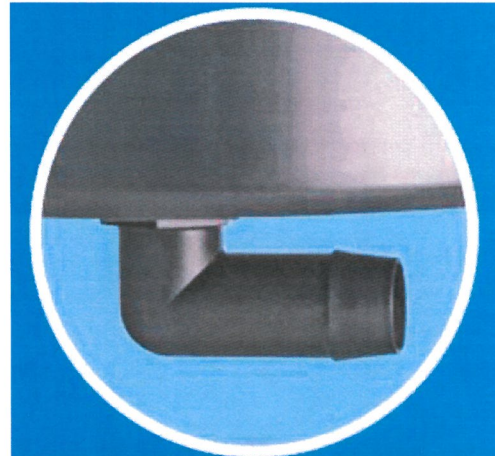

5905012: Aerated Bottom Drain ø110 mm & 12" disc

xclear

UV - C & FILTERS

Hose connection ø25 mm

PVC connection ø20 mm

High quality Bottom drain 110 mm outlet. The aerated Bottom drain 110 mm has a rubber membrane on top. When an air pump is connected the air bubbles will cause an optimal circulation in the water.

Tube; adjust to correct height, if needed.

LEAFLET: E801923

VGE BV - Ekkersrijt 4304 - 5692DH Son en Breugel - The Netherlands
Tel: +31 (0) 499 461099 - Fax: +31 (0) 499 494229 info@vgebv.nl | www.vgebv.nl