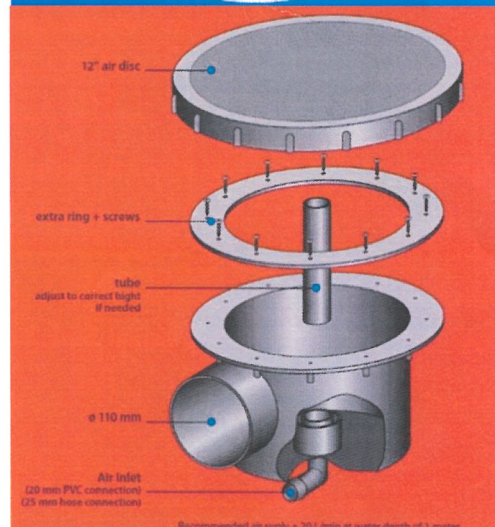

5905012: Aerated Bottom Drain ø110 mm & 12" disc

xclear

UV - C & FILTERS

Hose connection ø25 mm

PVC connection ø20 mm

High quality Bottom drain 110 mm outlet. The aerated Bottom drain 110 mm has a rubber membrane on top. When an air pump is connected the air bubbles will cause an optimal circulation in the water.

Tube; adjust to correct height, if needed.

LEAFLET: E801923

VGE BV - Ekkersrijt 4304 - 5692DH Son en Breugel - The Netherlands
Tel: +31 (0) 499 461099 - Fax: +31 (0) 499 494229 info@vgebv.nl | www.vgebv.nl