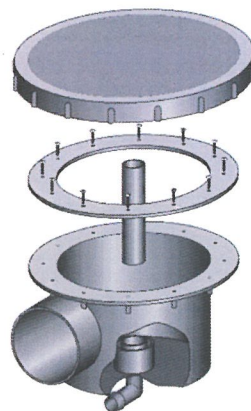

5905012: Aerated Bottom Drain ø110 mm & 12" disc

xclear

UV - C & FILTERS

Hose connection ø25 mm

PVC connection ø20 mm

High quality Bottom drain 110 mm outlet. The aerated Bottom drain 110 mm has a rubber membrane on top. When an air pump is connected the air bubbles will cause an optimal circulation in the water.

Tube; adjust to correct height, if needed.

LEAFLET: E801923

VGE BV - Ekkersrijt 4304 - 5692DH Son en Breugel - The Netherlands
Tel: +31 (0) 499 461099 - Fax: +31 (0) 499 494229 info@vgebv.nl | www.vgebv.nl