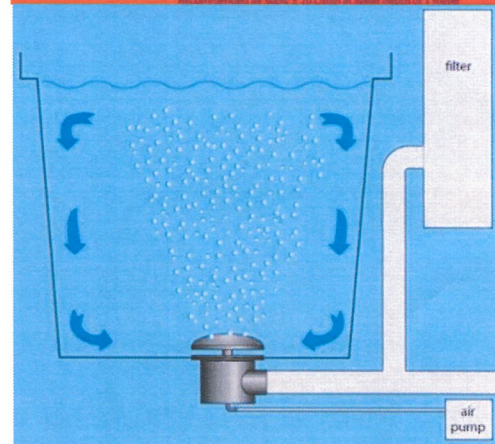

5905012: Aerated Bottom Drain ø110 mm & 12" disc

xclear

UV - C & FILTERS

Hose connection ø25 mm

PVC connection ø20 mm

High quality Bottom drain 110 mm outlet. The aerated Bottom drain 110 mm has a rubber membrane on top. When an air pump is connected the air bubbles will cause an optimal circulation in the water.

Tube; adjust to correct height, if needed.

LEAFLET: E801923

VGE BV - Ekkersrijt 4304 - 5692DH Son en Breugel - The Netherlands
Tel: +31 (0) 499 461099 - Fax: +31 (0) 499 494229 info@vgebv.nl | www.vgebv.nl