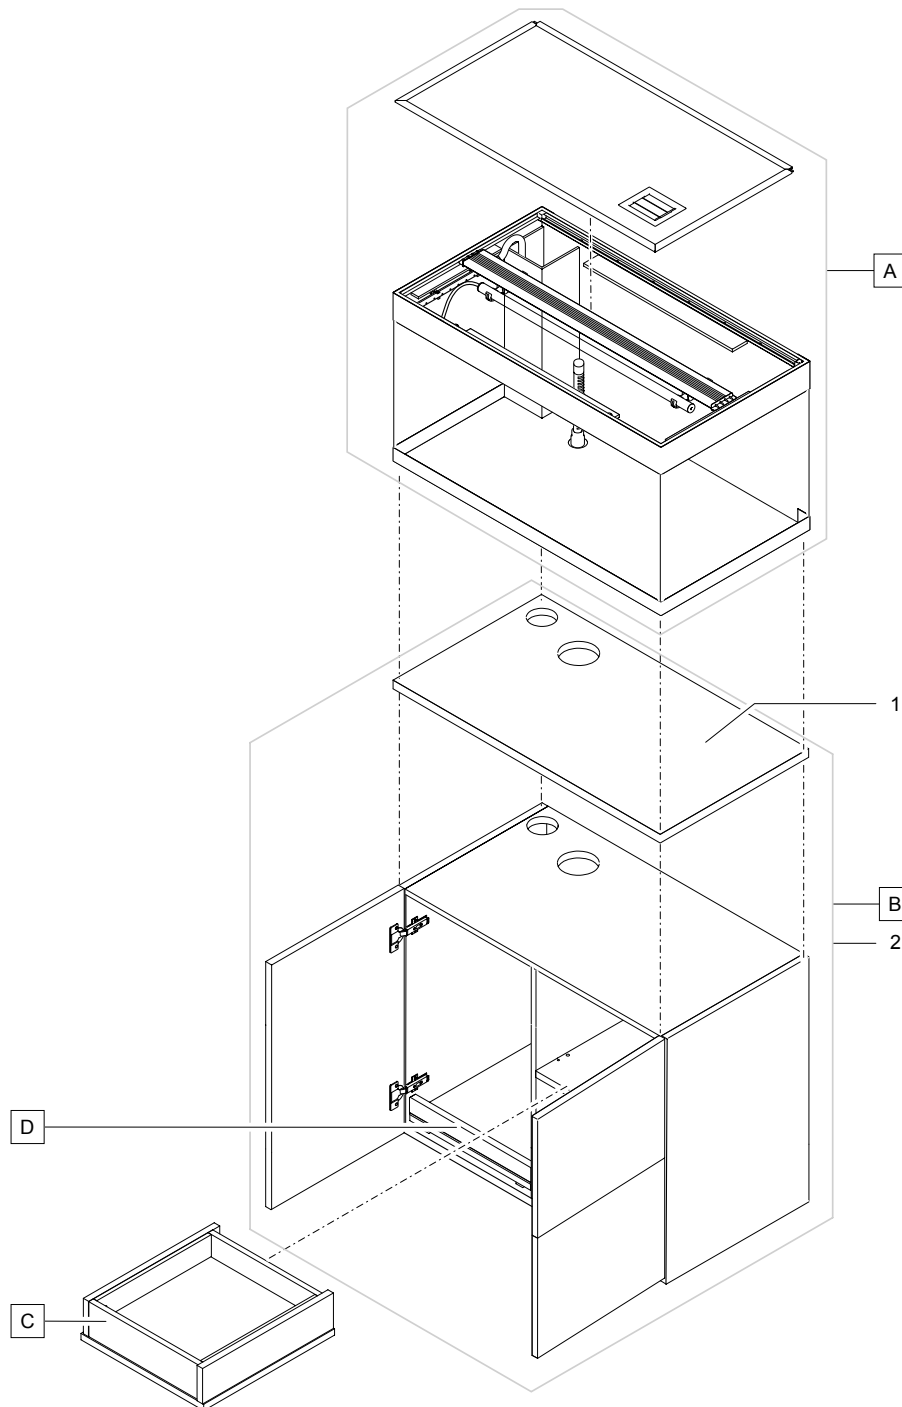

Item no.	Product
45428	HighLine 200 white
45431	HighLine 200 anthracite
45434	HighLine 200 oak
45429	HighLine 300 white
45432	HighLine 300 anthracite
45435	HighLine 300 oak
45430	HighLine 400 white
45433	HighLine 400 anthracite
45436	HighLine 400 oak

Item no.	Product
45437	GB HighLine 200 white
45438	GB HighLine 300 white
45439	GB HighLine 400 white
45440	GB HighLine 200 anthracite
45441	GB HighLine 300 anthracite
45442	GB HighLine 400 anthracite
45443	GB HighLine 200 oak
45444	GB HighLine 300 oak
45445	GB HighLine 400 oak