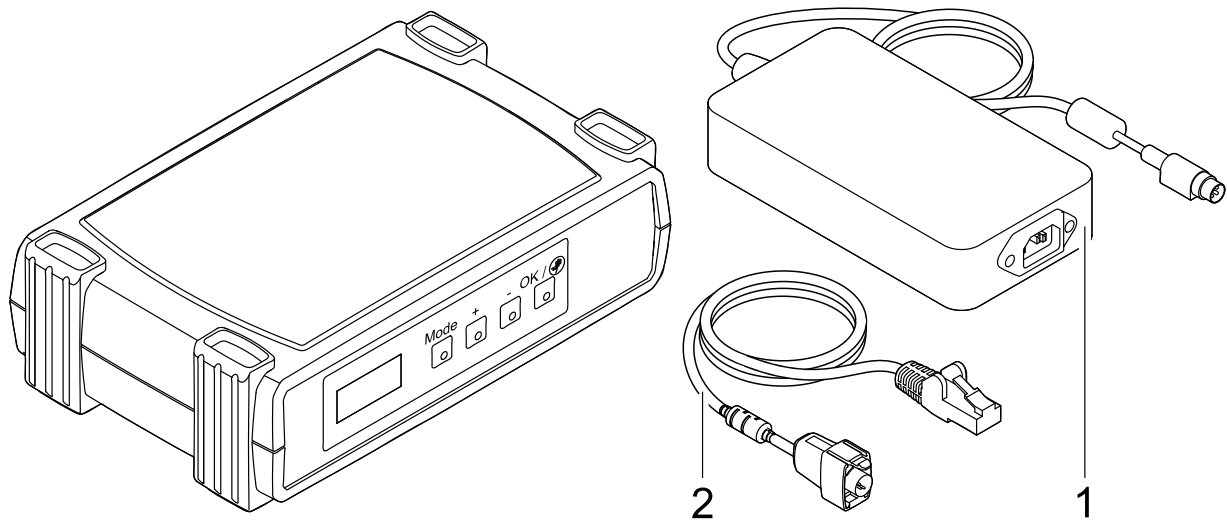

Item no.	Product
33919	StreamMax Pump Controller

Pos.	Item no. Product	Product	Item no. Spare part	Spare part	Number
1	33919	StreamMax Pump Controller [INT]	73189	Spare part power supply StreamMax Contr.	1
2	33919	StreamMax Pump Controller [INT]	73190	Spare part cable RJ45 StreamMax Contr.	1