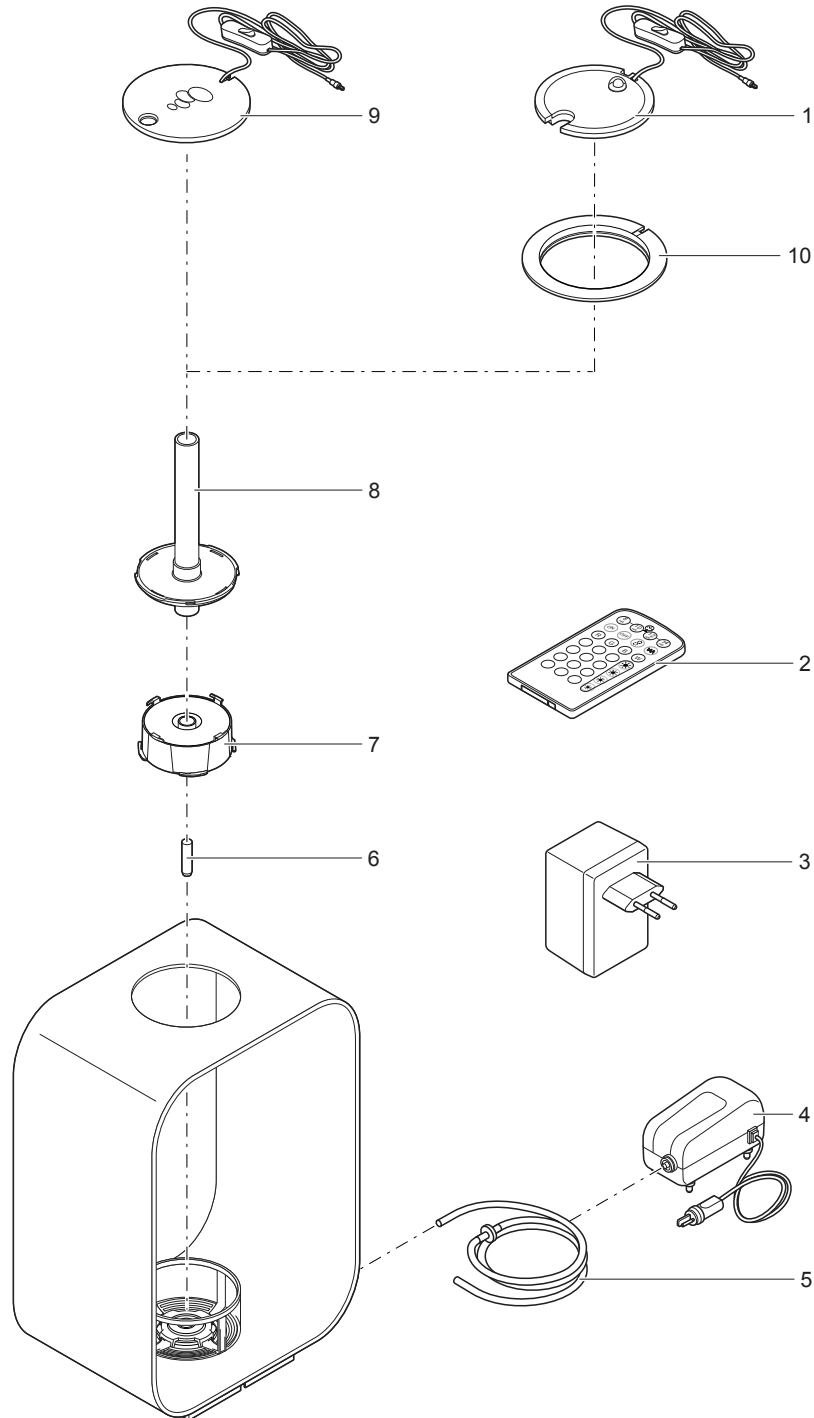

Item no.	Product
45790	biOrb LIFE 15 LED black
45795	biOrb LIFE 15 LED clear
45802	biOrb LIFE 15 LED white
45807	biOrb LIFE 15 MCR black
45812	biOrb LIFE 15 MCR clear
45817	biOrb LIFE 15 MCR white

Item no.	Product
45787	GB biOrb LIFE 15 LED black
45792	GB biOrb LIFE 15 LED clear
45799	GB biOrb LIFE 15 LED white
45804	GB biOrb LIFE 15 MCR black
45809	GB biOrb LIFE 15 MCR clear
45814	GB biOrb LIFE 15 MCR white
45798	GB biOrb LIFE 15 LED black back
45797	GB biOrb LIFE 15 LED white back