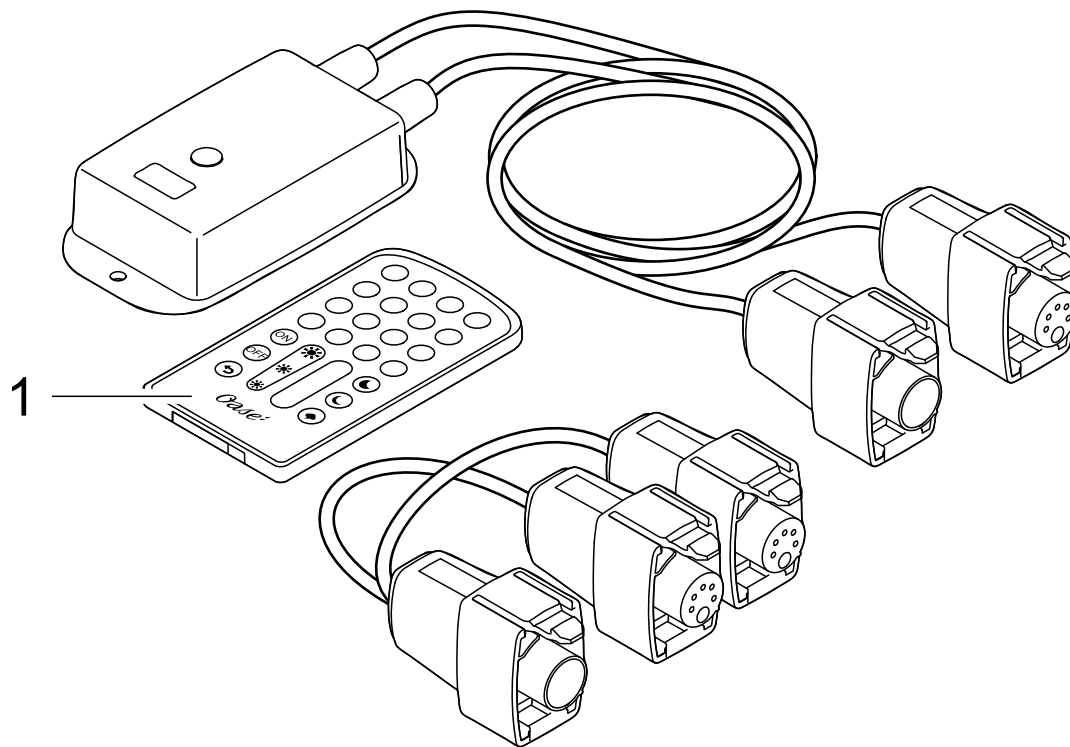

Item no.	Product
33886	IR Control Set

Pos.	Item no. Product	Product	Item no. Spare part	Spare part	Number
1	33886	IR Control Set [INT]	36232	IR remote HighLine LED	1