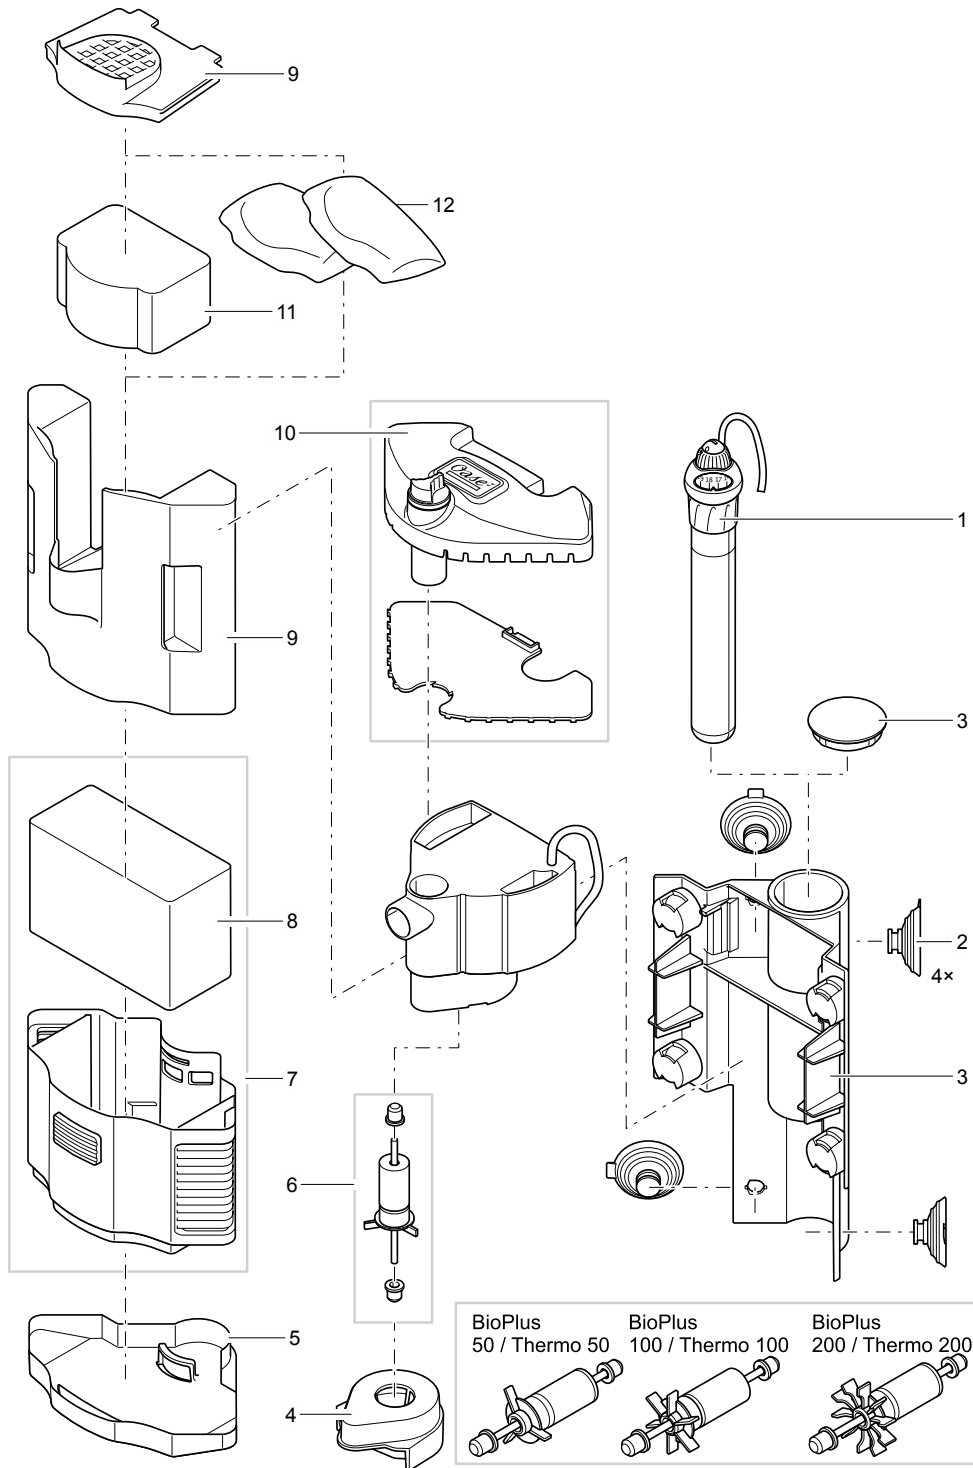

Item no.	Product
42233	BioPlus 50
42234	BioPlus 100
42235	BioPlus 200
42236	BioPlus Thermo 50
42237	BioPlus Thermo 100
42238	BioPlus Thermo 200

Item no.	Product
42239	GB BioPlus 50
42240	GB BioPlus 100
42241	GB BioPlus 200
42242	GB BioPlus Thermo 50
42243	GB BioPlus Thermo 100
42244	GB BioPlus Thermo 200