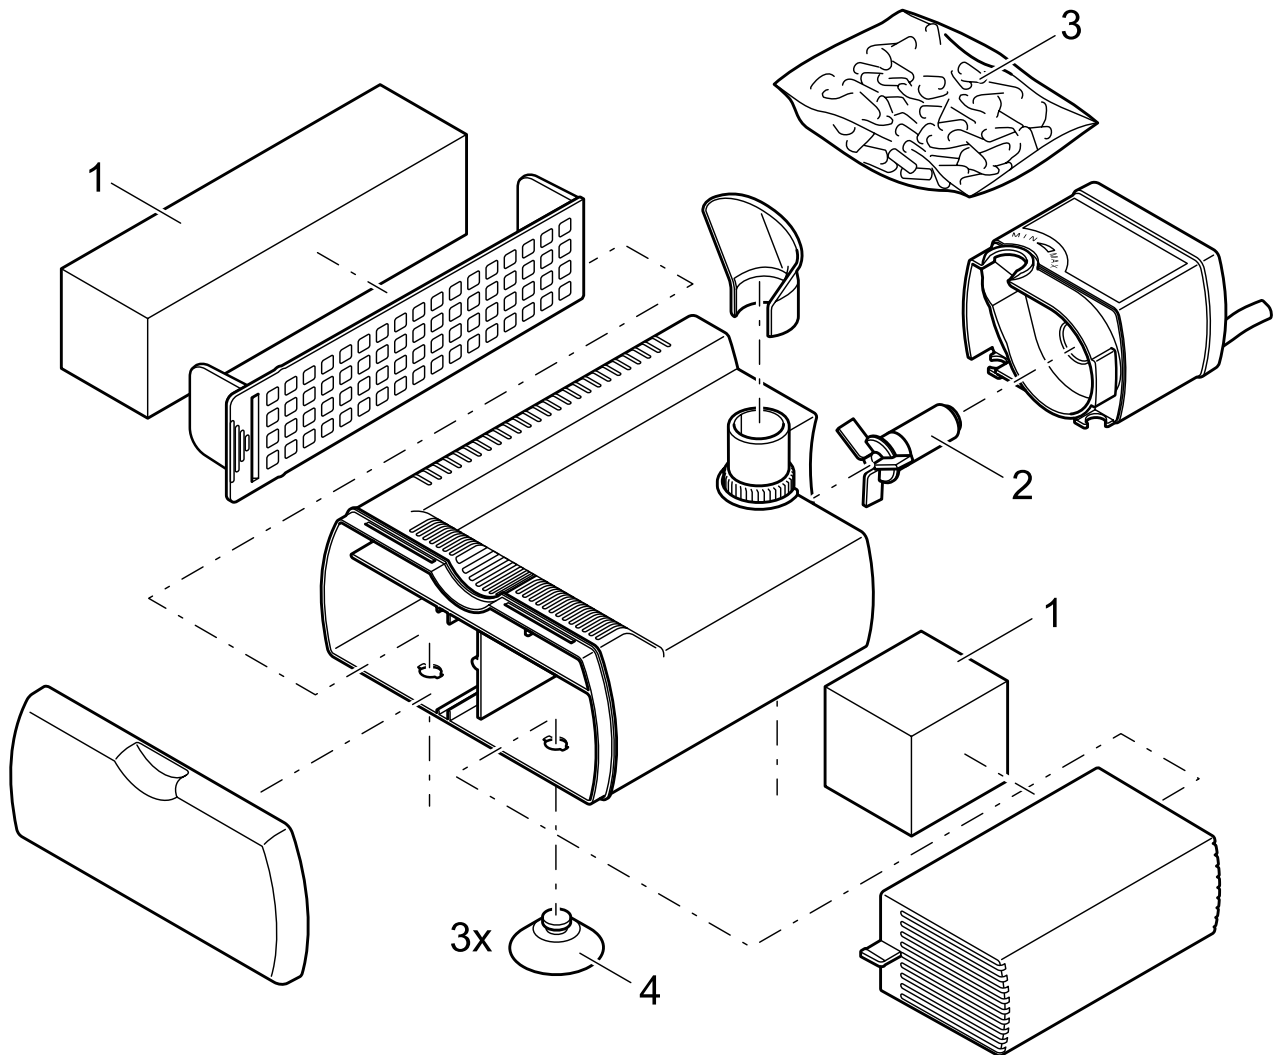

Item no.   Product
42662   BioCompact 50

Item no.   Product
42679   GB BioCompact 50

Pos.	Item no. Product	Product	Item no. Spare part	Spare part	Number
1	42662	BioCompact 50 [INT]	45100	Filter foam set BioCompact 50	1
	42679	BioCompact 50 [GB]			
2	42662	BioCompact 50 [INT]	44937	Spare rotor 300	1
	42679	BioCompact 50 [GB]			
3	42662	BioCompact 50 [INT]	45101	Carbon filter media 2 x 130 g	1
	42679	BioCompact 50 [GB]			
4	42662	BioCompact 50 [INT]	44948	Spare suction cup D20	1
	42679	BioCompact 50 [GB]