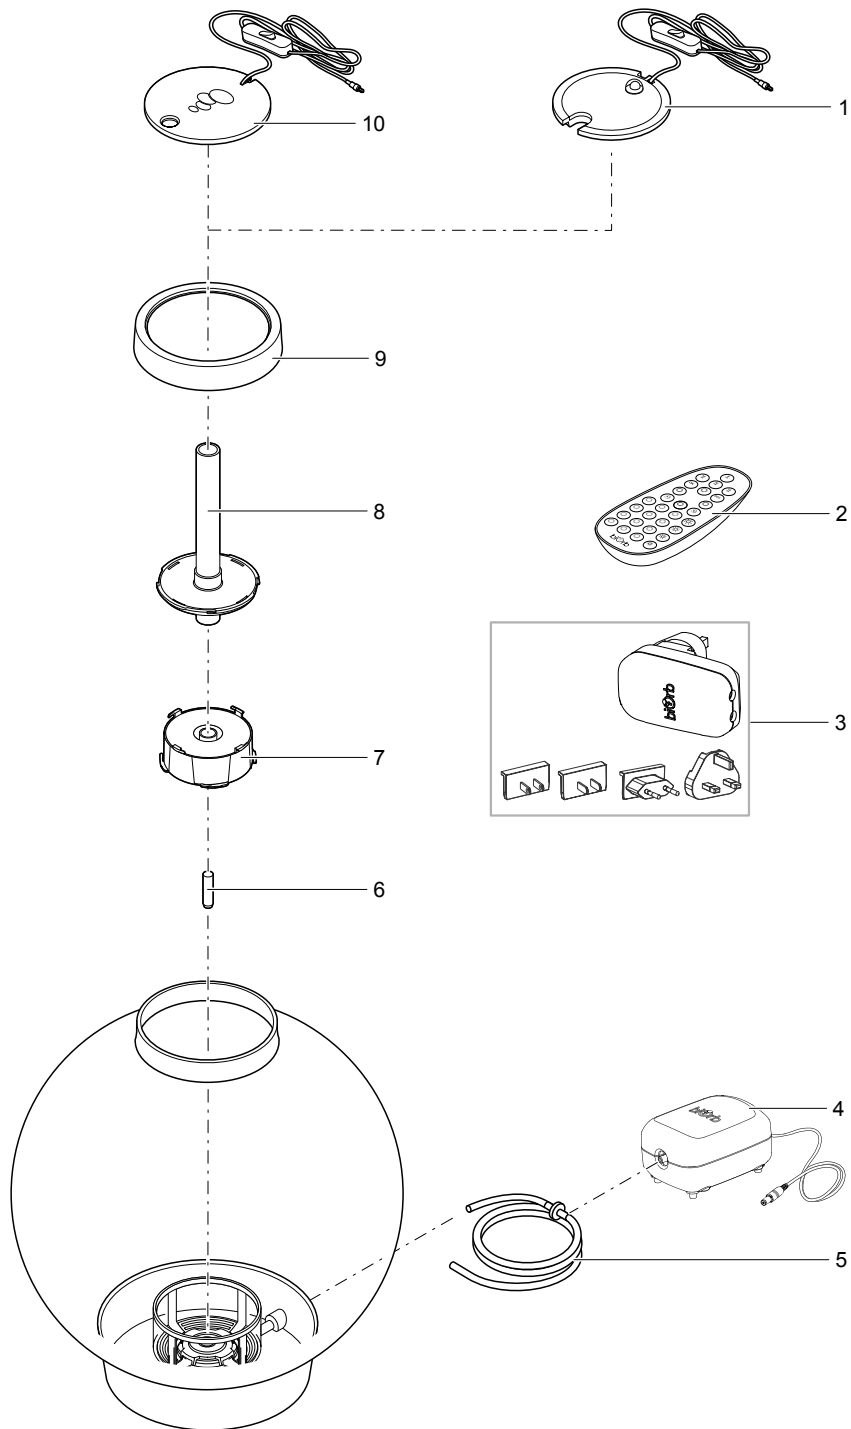

Item no.	Product
71997	biOrb CLASSIC 105 MCR black
71998	biOrb CLASSIC 105 MCR silver
72002	biOrb CLASSIC 15 MCR black
72003	biOrb CLASSIC 15 MCR silver
72004	biOrb CLASSIC 15 MCR white
71999	biOrb CLASSIC 15 LED black
72000	biOrb CLASSIC 15 LED silver
72001	biOrb CLASSIC 15 LED white