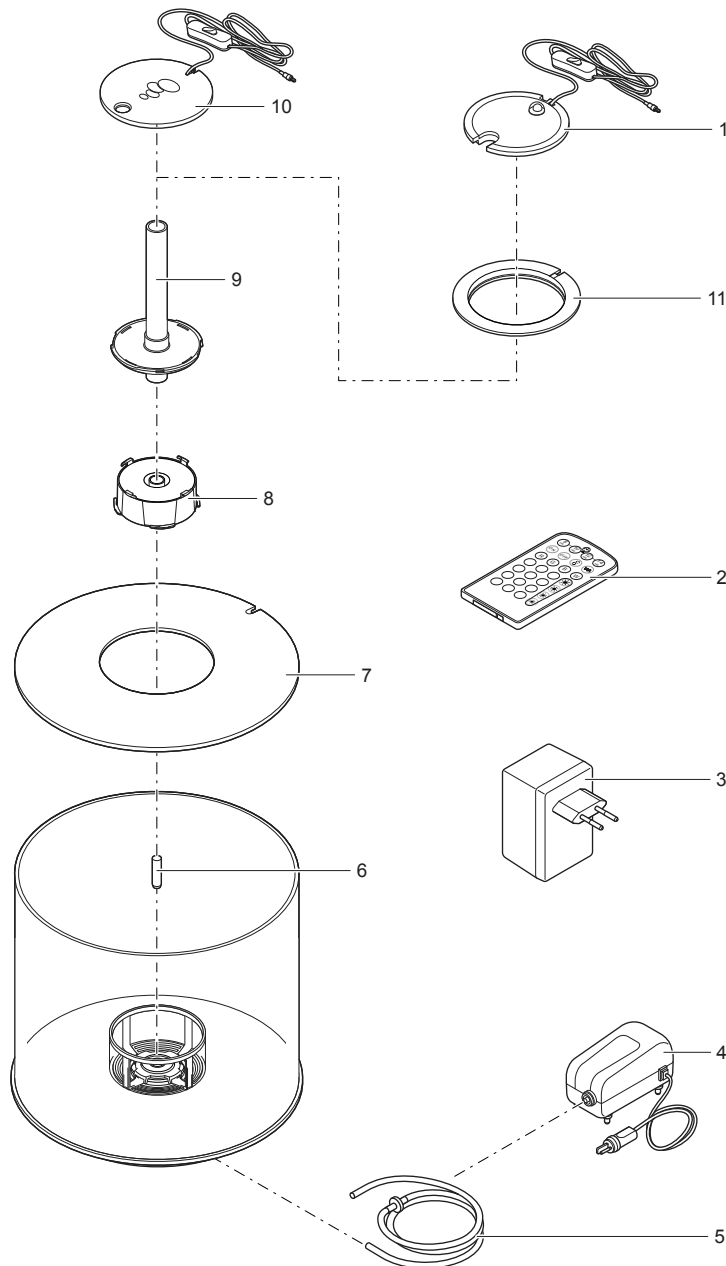

Item no.	Product
45930	biOrb TUBE 15 LED white
45940	biOrb TUBE 15 LED black
45935	biOrb TUBE 15 MCR white
45945	biOrb TUBE 15 MCR black
45950	biOrb TUBE 30 LED white
45960	biOrb TUBE 30 LED black
45955	biOrb TUBE 30 MCR white
45965	biOrb TUBE 30 MCR black
45970	biOrb TUBE 35 LED white
45980	biOrb TUBE 35 LED black
45975	biOrb TUBE 35 MCR white
45985	biOrb TUBE 35 MCR black

Item no.	Product
45937	GB biOrb TUBE 15 LED black
45927	GB biOrb TUBE 15 LED white
45957	GB biOrb TUBE 30 LED black
45947	GB biOrb TUBE 30 LED white
45977	GB biOrb TUBE 35 LED black
45967	GB biOrb TUBE 35 LED white
45942	GB biOrb TUBE 15 MCR black
45932	GB biOrb TUBE 15 MCR white
45962	GB biOrb TUBE 30 MCR black
45952	GB biOrb TUBE 30 MCR white
45982	GB biOrb TUBE 35 MCR black
45972	GB biOrb TUBE 35 MCR white