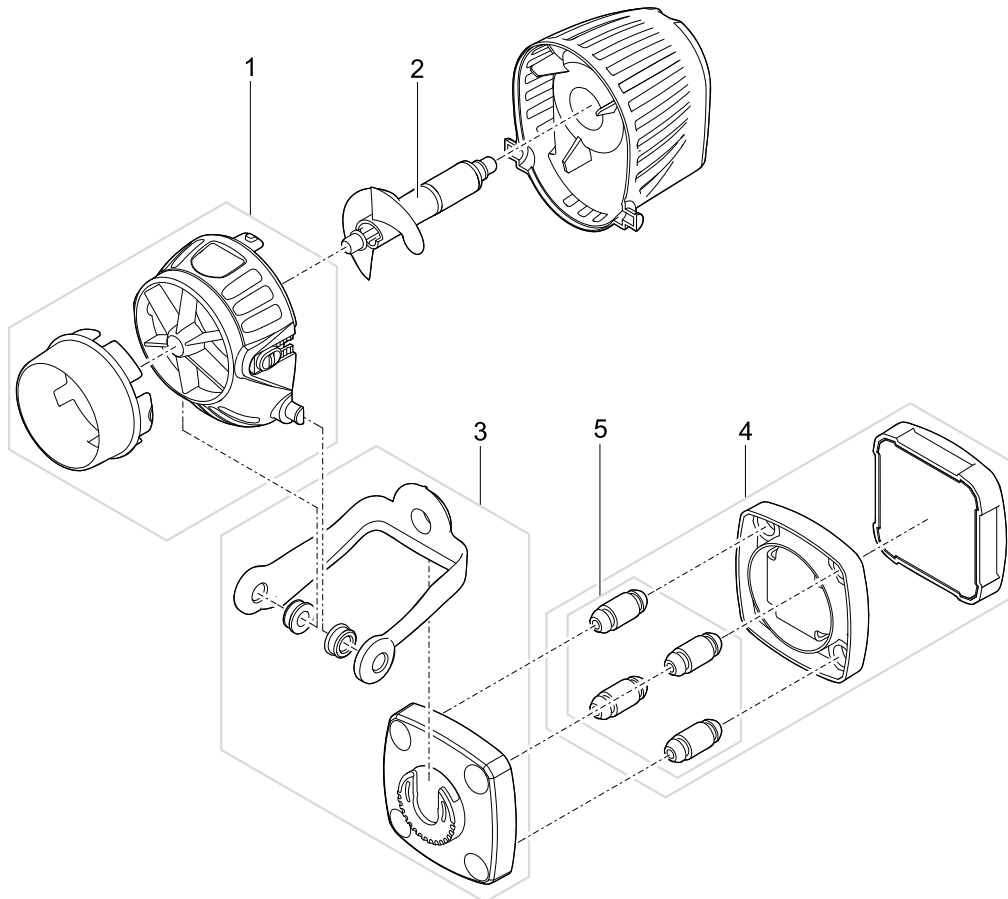

Item no.	Product
33948	StreamMax Premium 2000
33949	StreamMax Premium 4000
33955	StreamMax Premium 5000

Pos.	Item no. Product	Product	Item no. Spare part	Spare part	Number
1	33948	StreamMax Premium 2000 [INT]	71765	Spare pump cover StreamMax 2000	1
	33949	StreamMax Premium 4000 [INT]	71766	Spare pump cover StreamMax 4000/5000	1
	33955	StreamMax Premium 5000 [INT]			
2	33948	StreamMax Premium 2000 [INT]	71762	Spare part rotor StreamMax 2000	1
	33949	StreamMax Premium 4000 [INT]	71763	Spare part rotor StreamMax 4000	1
	33955	StreamMax Premium 5000 [INT]	71764	Spare part rotor StreamMax 5000	1
3	33948	StreamMax Premium 2000 [INT]	71767	Spare pump holder StreamMax 2000	1
	33949	StreamMax Premium 4000 [INT]			
	33955	StreamMax Premium 5000 [INT]	71768	Spare pump holder StreamMax 4000/5000	1
4	33948	StreamMax Premium 2000 [INT]	33985	StreamMax magnetic holder	1
	33949	StreamMax Premium 4000 [INT]			
	33955	StreamMax Premium 5000 [INT]			
5	33948	StreamMax Premium 2000 [INT]	71770	Spare rubber bumper StreamMax	1
	33949	StreamMax Premium 4000 [INT]			
	33955	StreamMax Premium 5000 [INT]