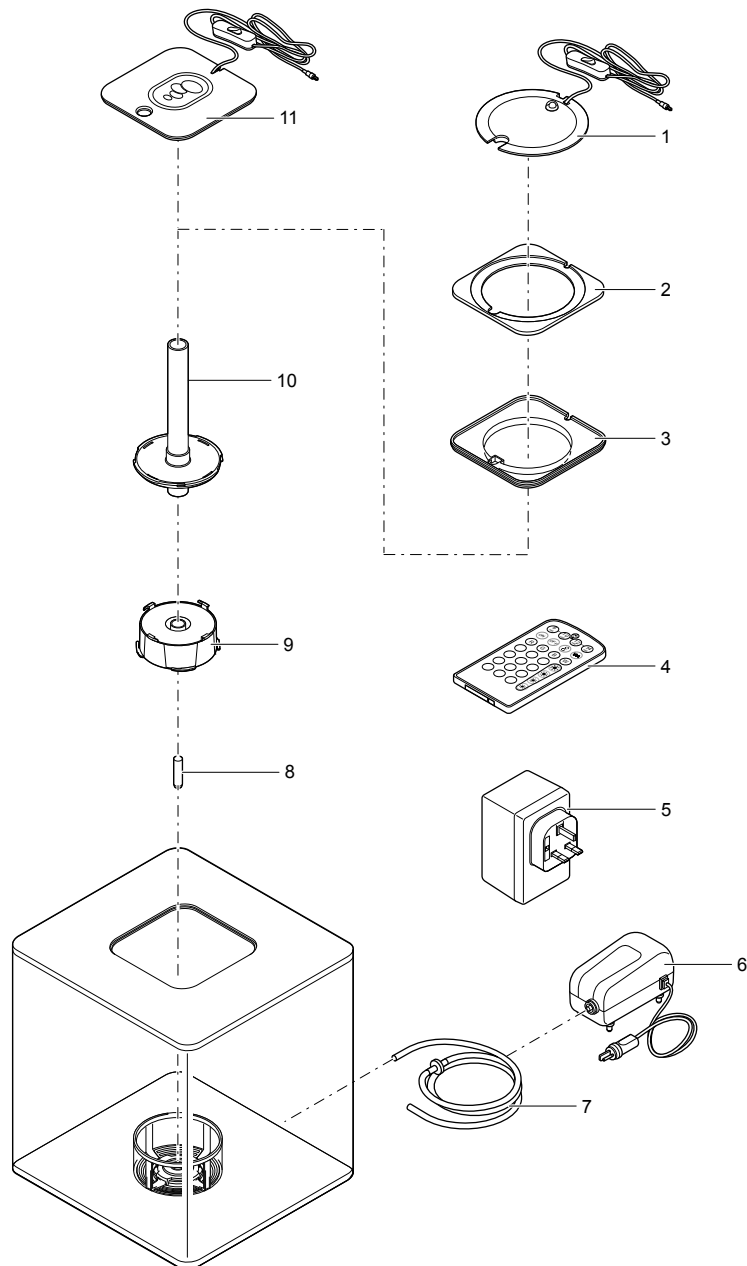

Item no.	Product
54480	biOrb CUBE 30 LED black
54485	biOrb CUBE 30 LED white
54491	biOrb CUBE 30 LED clear
54511	biOrb CUBE 60 LED black
54516	biOrb CUBE 60 LED white
54521	biOrb CUBE 60 LED clear
54496	biOrb CUBE 30 MCR black
54501	biOrb CUBE 30 MCR white
54506	biOrb CUBE 30 MCR clear
54527	biOrb CUBE 60 MCR black
54532	biOrb CUBE 60 MCR white
54537	biOrb CUBE 60 MCR clear

Item no.	Product
51626	GB biOrb CUBE 30 LED black
51628	GB biOrb CUBE 30 LED clear
51627	GB biOrb CUBE 30 LED white
51634	GB biOrb CUBE 60 LED black
51638	GB biOrb CUBE 60 LED clear
51637	GB biOrb CUBE 60 LED white
51629	GB biOrb CUBE 30 MCR black
51632	GB biOrb CUBE 30 MCR clear
51630	GB biOrb CUBE 30 MCR white
51639	GB biOrb CUBE 60 MCR black
51642	GB biOrb CUBE 60 MCR clear
51640	GB biOrb CUBE 60 MCR white