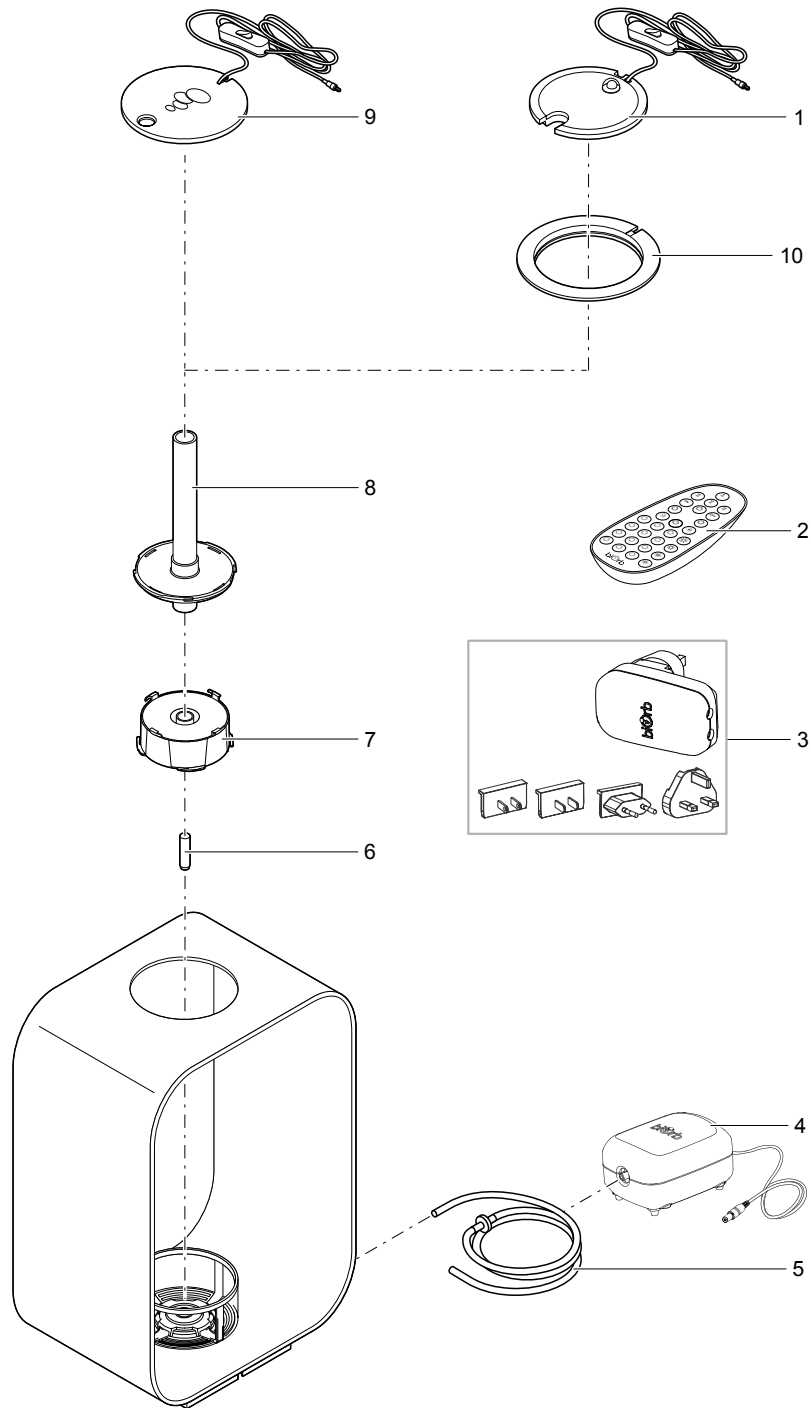

Item no.	Product
72054	biOrb LIFE 30 MCR black
72053	biOrb LIFE 30 MCR transparent
72055	biOrb LIFE 30 MCR white
72057	biOrb LIFE 45 MCR black
72056	biOrb LIFE 45 MCR transparent
72058	biOrb LIFE 45 MCR white
72060	biOrb LIFE 60 MCR black
72059	biOrb LIFE 60 MCR transparent
72061	biOrb LIFE 60 MCR white