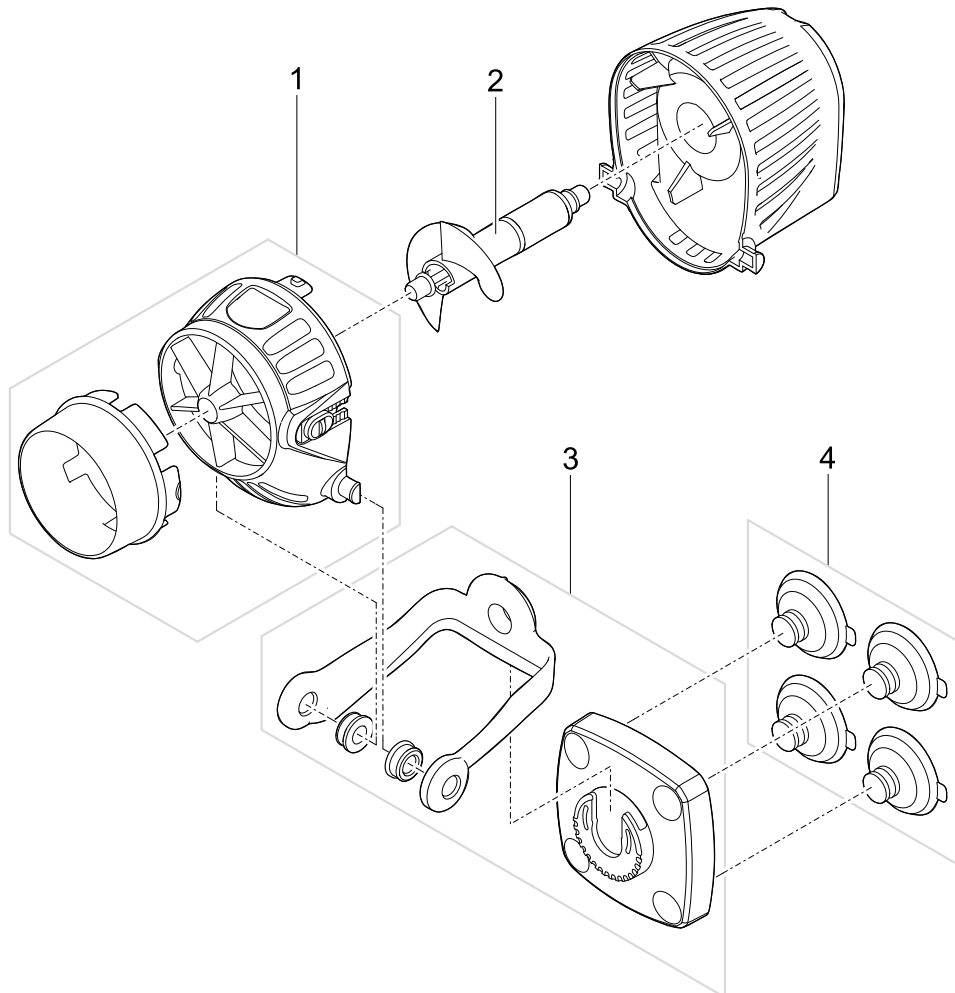

Item no.	Product
33956	StreamMax Classic 2000
33973	StreamMax Classic 4000
33978	StreamMax Classic 5000

Pos.	Item no. Product	Product	Item no. Spare part	Spare part	Number
1	33956	StreamMax Classic 2000 [INT]	71765	Spare pump cover StreamMax 2000	1
	33973	StreamMax Classic 4000 [INT]	71766	Spare pump cover StreamMax 4000/5000	1
	33978	StreamMax Classic 5000 [INT]			
2	33956	StreamMax Classic 2000 [INT]	71762	Spare part rotor StreamMax 2000	1
	33973	StreamMax Classic 4000 [INT]	71763	Spare part rotor StreamMax 4000	1
	33978	StreamMax Classic 5000 [INT]	71764	Spare part rotor StreamMax 5000	1
3	33956	StreamMax Classic 2000 [INT]	71767	Spare pump holder StreamMax 2000	1
	33973	StreamMax Classic 4000 [INT]	71768	Spare pump holder StreamMax 4000/5000	1
	33978	StreamMax Classic 5000 [INT]			
4	33956	StreamMax Classic 2000 [INT]	44949	Spare suction cup D30	1
	33973	StreamMax Classic 4000 [INT]			
	33978	StreamMax Classic 5000 [INT]