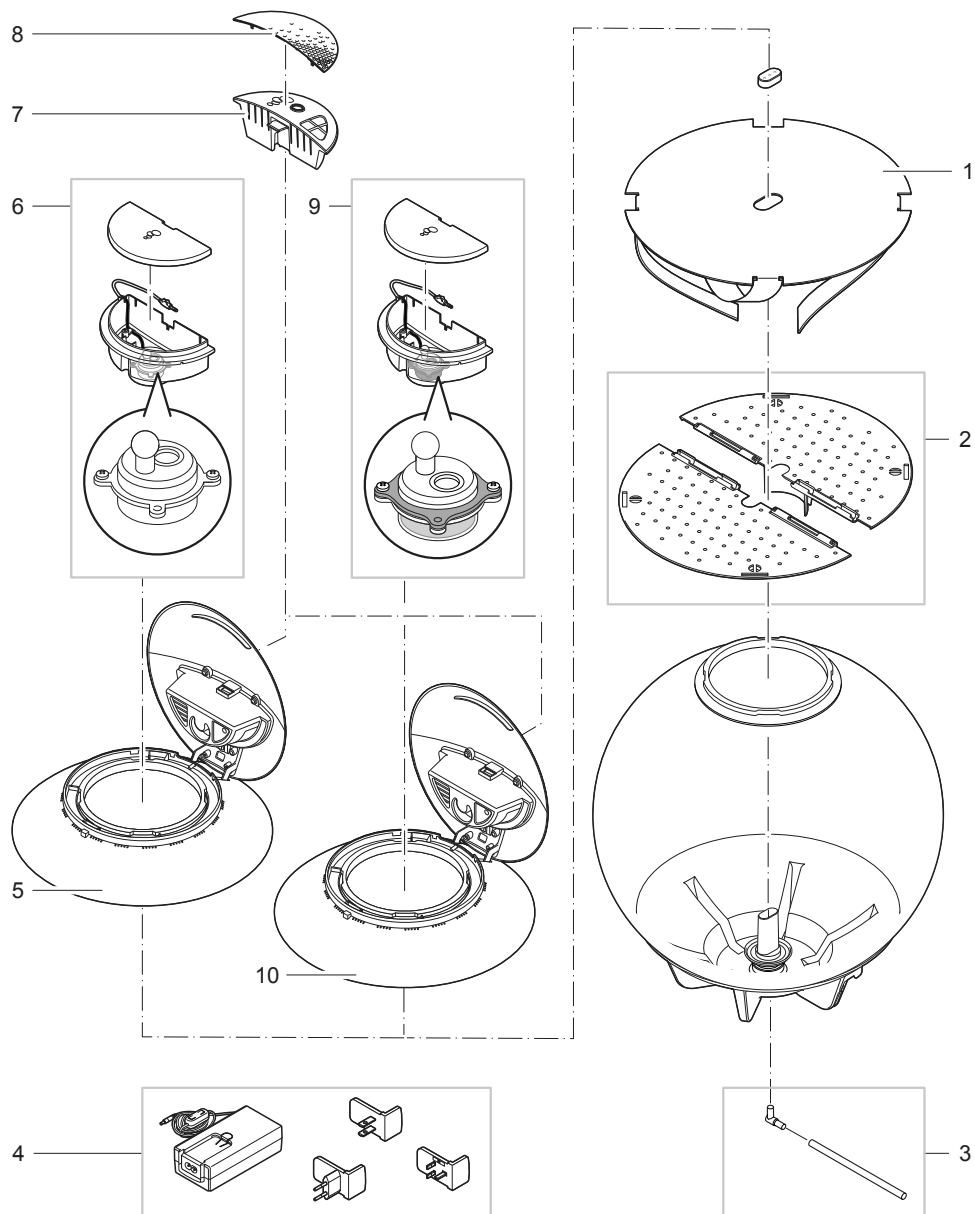

Item no.	Product
46147	biOrb AIR 60 white
46148	biOrb AIR 60 grey
72557	biOrb AIR 60 black