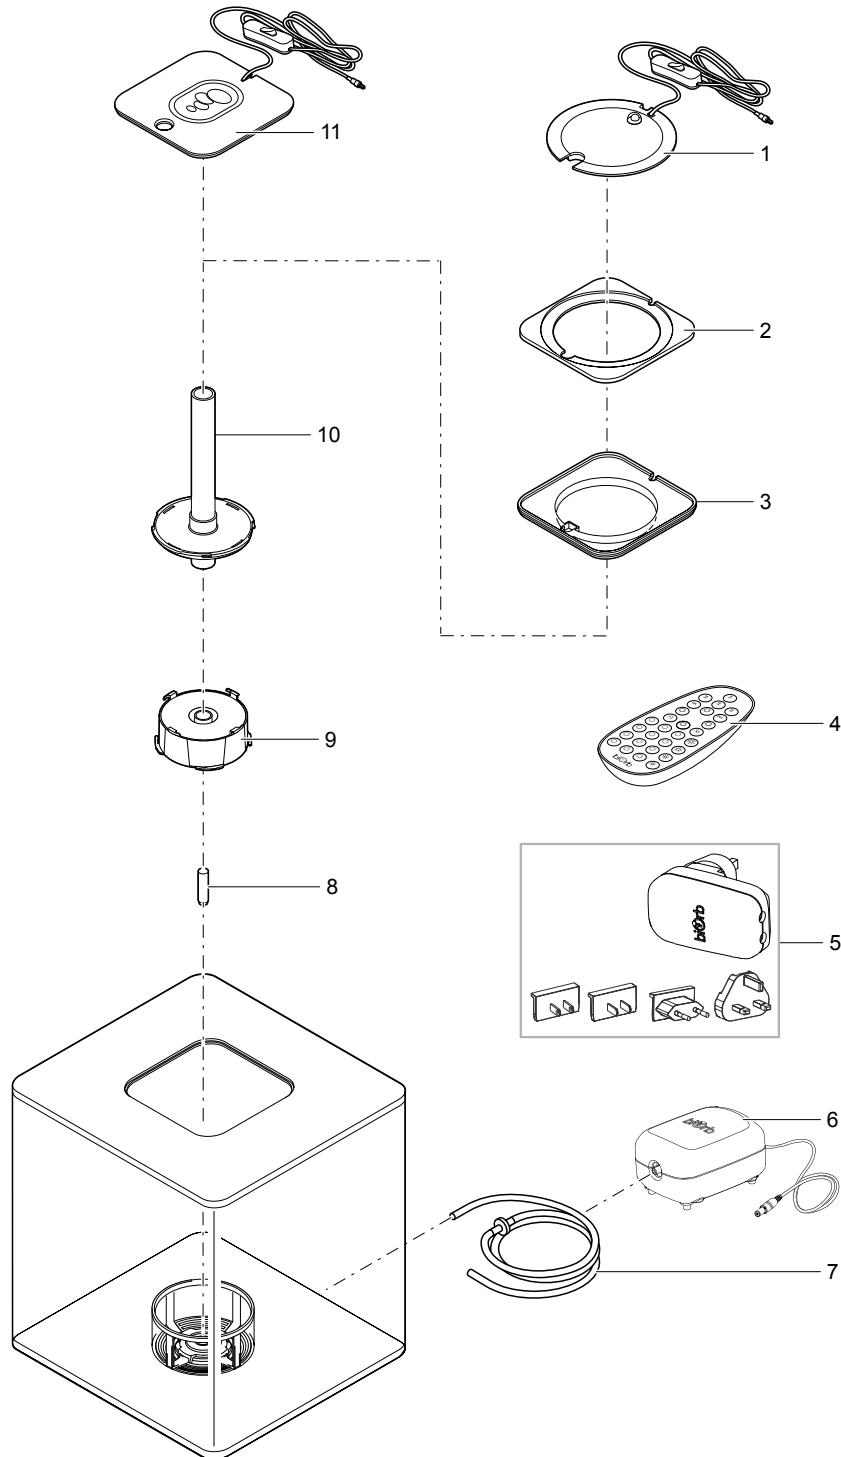

Item no.	Product
72017	biOrb CUBE 30 LED black
72018	biOrb CUBE 30 LED transparent
72019	biOrb CUBE 30 LED white
72023	biOrb CUBE 60 LED black
72024	biOrb CUBE 60 LED transparent
72025	biOrb CUBE 60 LED white
72020	biOrb CUBE 30 MCR black
72021	biOrb CUBE 30 MCR transparent
72022	biOrb CUBE 30 MCR white
72026	biOrb CUBE 60 MCR black
72027	biOrb CUBE 60 MCR transparent
72028	biOrb CUBE 60 MCR white