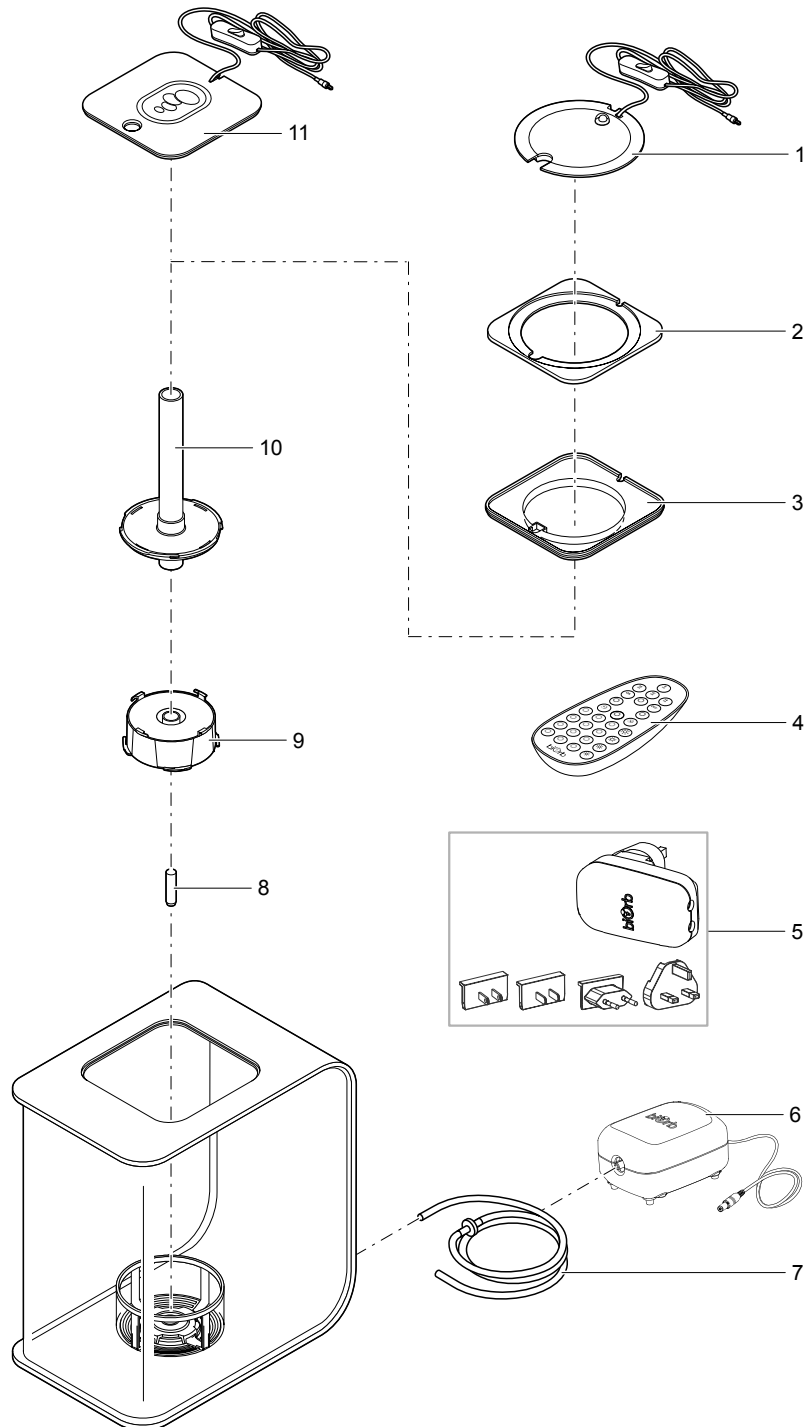

Item no.	Product
72029	biOrb FLOW 15 LED black
72030	biOrb FLOW 15 LED white
72033	biOrb FLOW 30 LED black
72034	biOrb FLOW 30 LED white
72031	biOrb FLOW 15 MCR black
72032	biOrb FLOW 15 MCR white
72035	biOrb FLOW 30 MCR black
72036	biOrb FLOW 30 MCR white