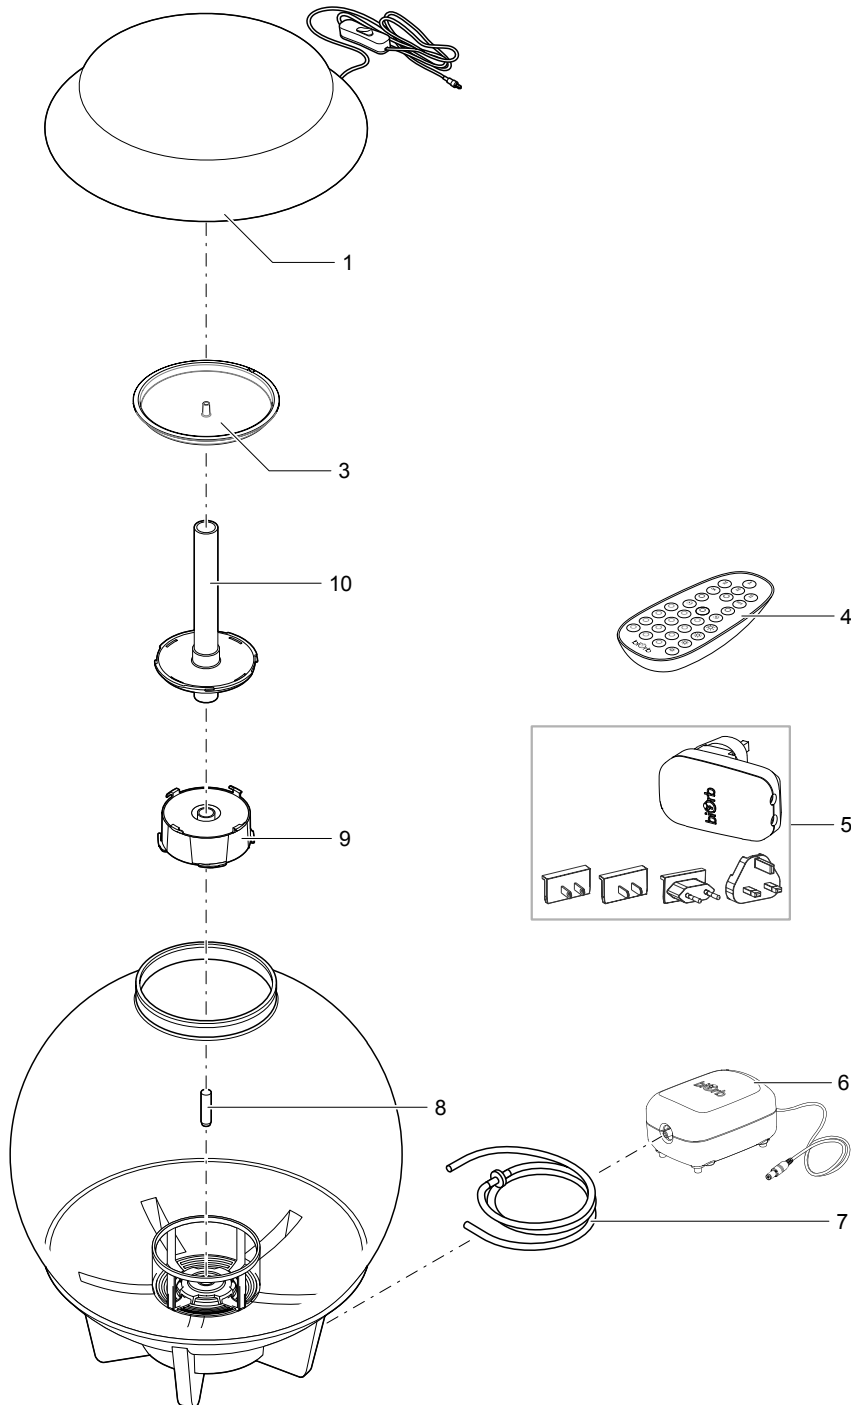

Item no.	Product
72037	biOrb HALO 15 MCR grey
72038	biOrb HALO 15 MCR white
72041	biOrb HALO 30 MCR grey
72042	biOrb HALO 30 MCR white
72045	biOrb HALO 60 MCR grey
72046	biOrb HALO 60 MCR white
72039	biOrb HALO 30 LED grey
72040	biOrb HALO 30 LED white
72043	biOrb HALO 60 LED grey
72044	biOrb HALO 60 LED white