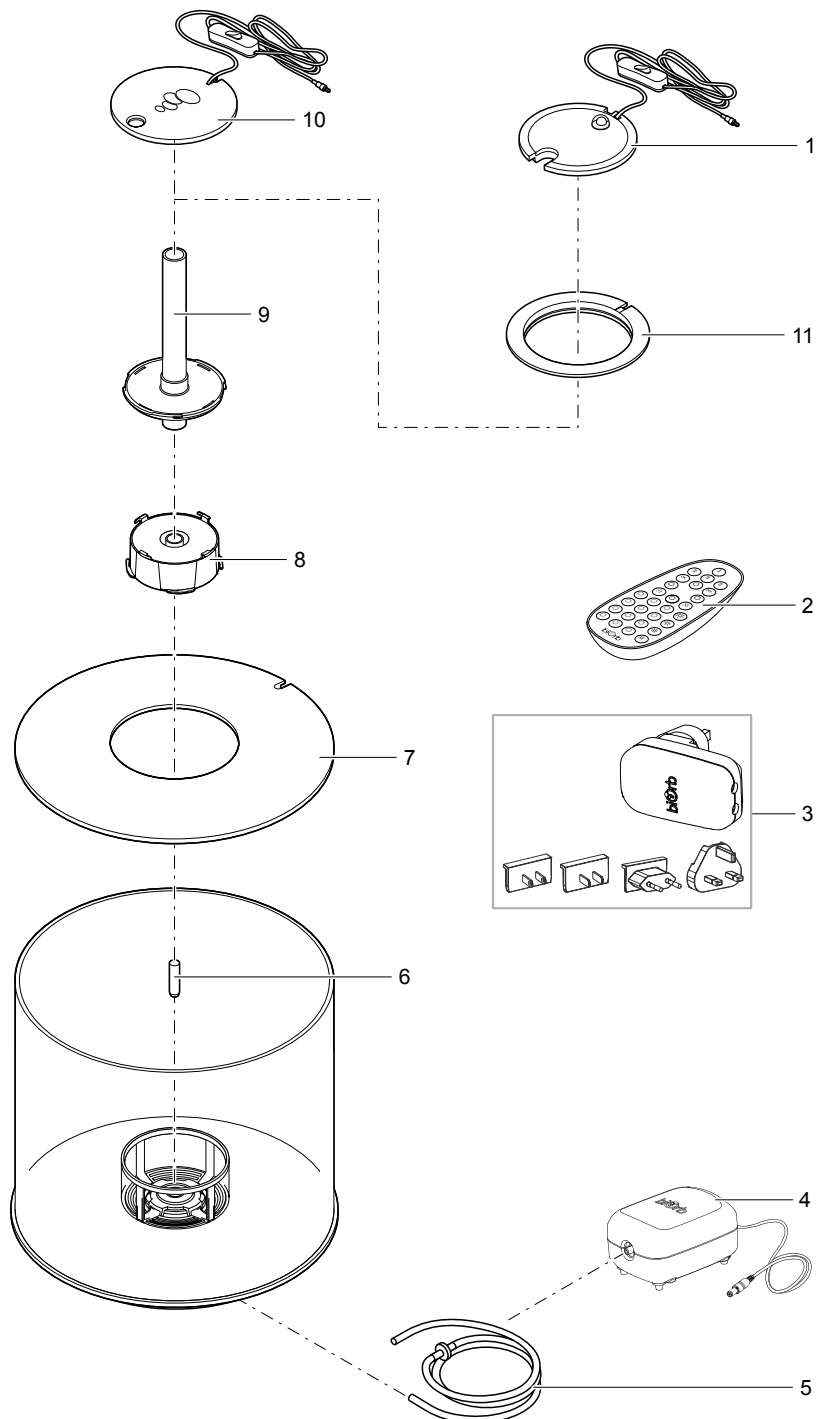

Item no.	Product
72062	biOrb TUBE 15 LED black
72063	biOrb TUBE 15 LED white
72066	biOrb TUBE 30 LED black
72067	biOrb TUBE 30 LED white
72070	biOrb TUBE 35 LED black
72071	biOrb TUBE 35 LED white
72064	biOrb TUBE 15 MCR black
72065	biOrb TUBE 15 MCR white
72068	biOrb TUBE 30 MCR black
72069	biOrb TUBE 30 MCR white
72072	biOrb TUBE 35 MCR black
72073	biOrb TUBE 35 MCR white