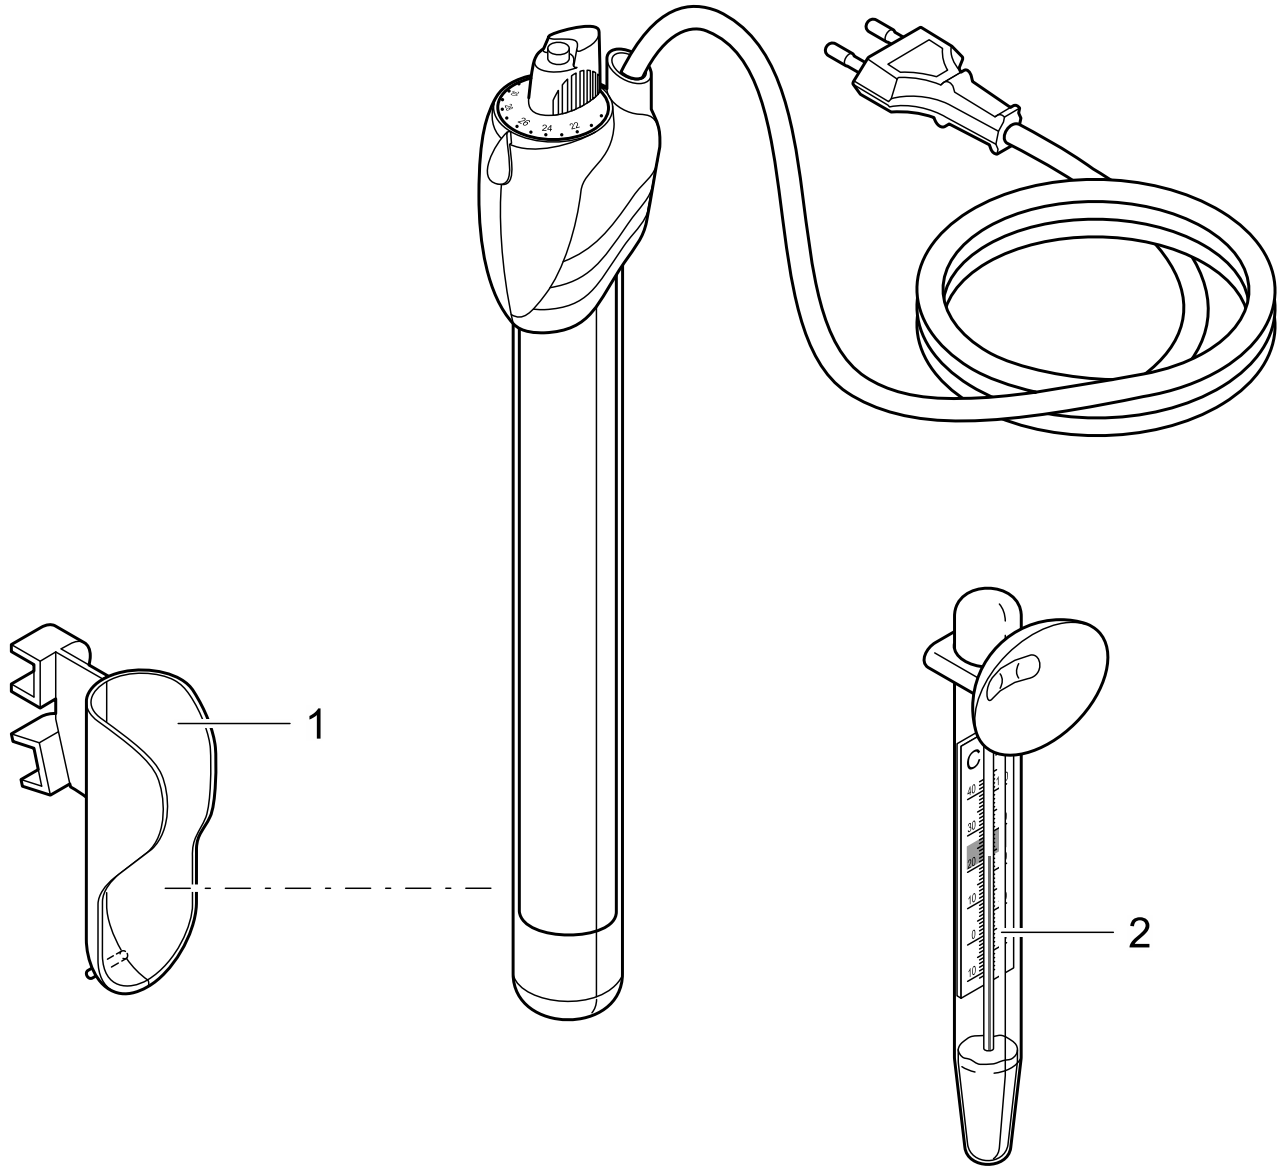

Item no.	Product
46000	biOrb Heater pack

Item no.	Product
45998	GB biOrb Heater pack

Pos.	Item no. Product	Product	Item no. Spare part	Spare part	Number
1	46000	biOrb Heater pack [INT]	45997	biOrb Heater stand	1
	45998	biOrb Heater pack [GB]			
2	46000	biOrb Heater pack [INT]	35828	biOrb replacement glass thermometer	1
	45998	biOrb Heater pack [GB]