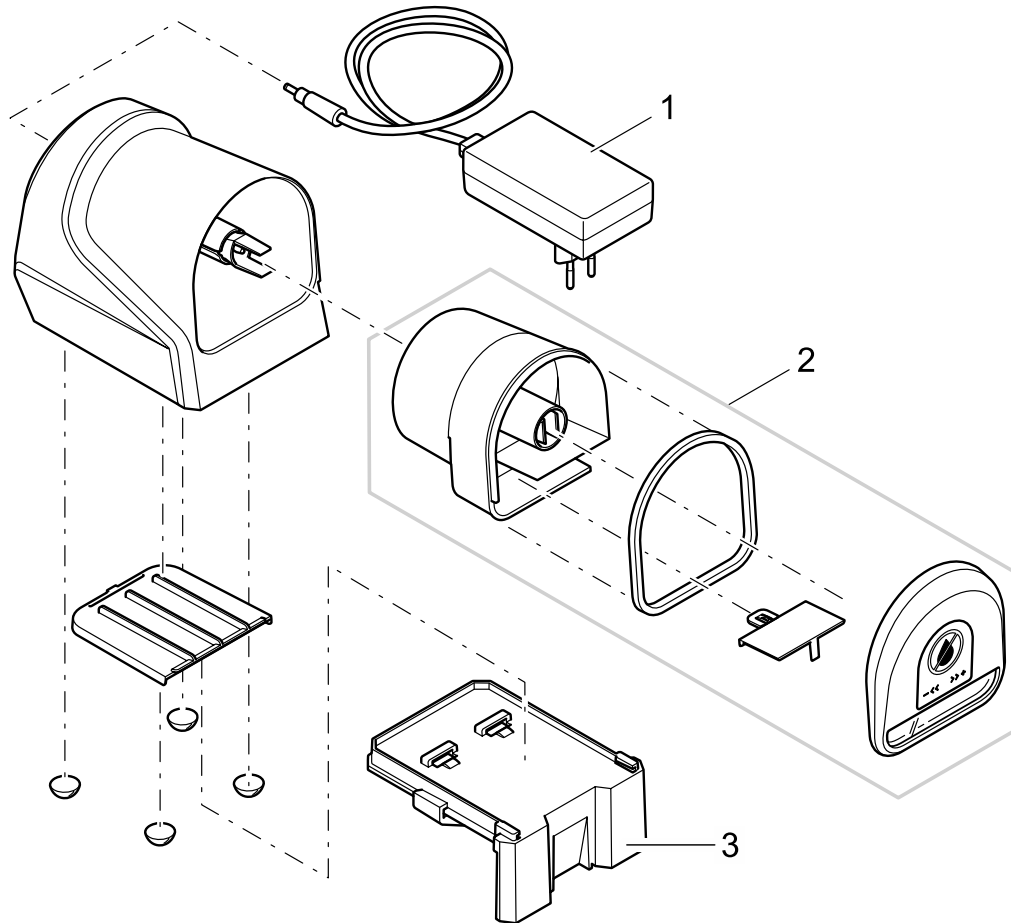

Item no.	Product
42720	FishGuard

Pos.	Item no. Product	Product	Item no. Spare part	Spare part	Number
1	42720	FishGuard [INT]	45052	Power supply FishGuard	1
2	42720	FishGuard [INT]	45344	Spare part food drum FishGuard	1
3	42720	FishGuard [INT]	45053	Bracket FishGuard	1