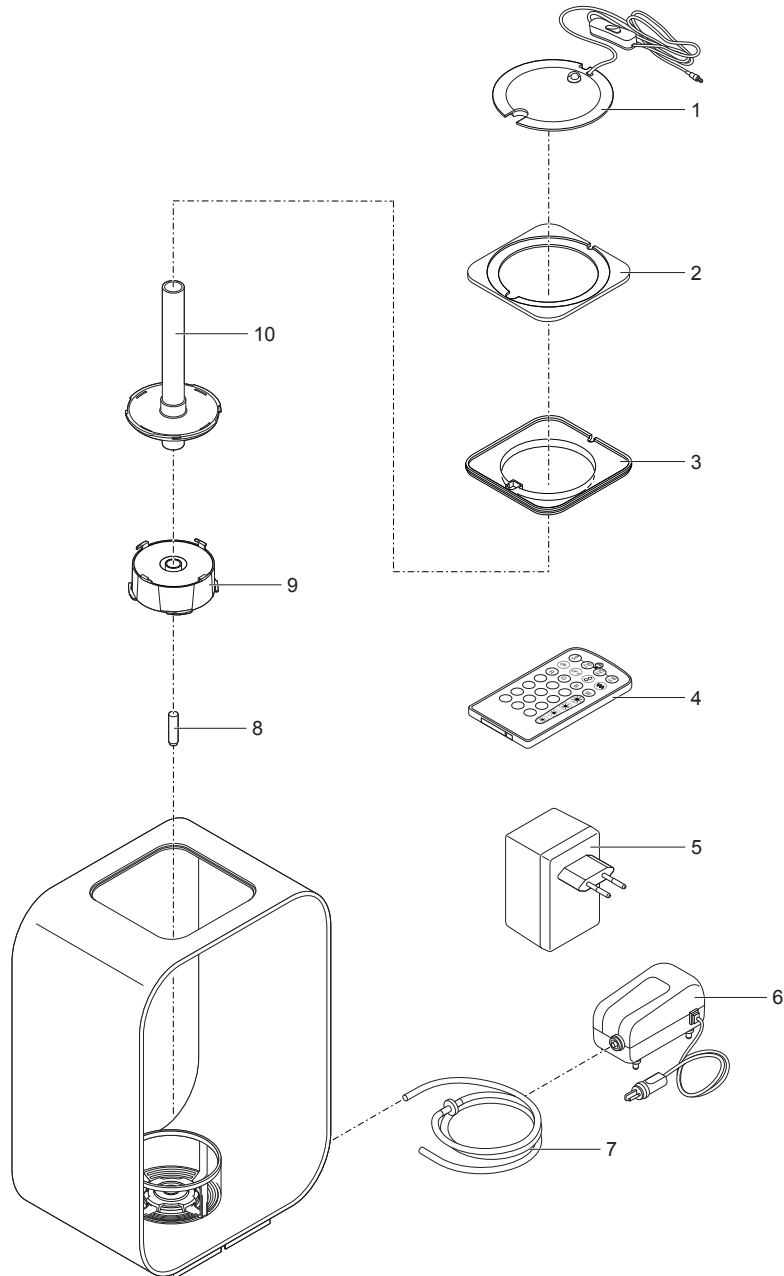

Item no.	Product
45827	biOrb LIFE 30 MCR black
45841	biOrb LIFE 30 MCR white
45846	biOrb LIFE 30 MCR clear
45856	biOrb LIFE 45 MCR black
45870	biOrb LIFE 45 MCR white
45875	biOrb LIFE 45 MCR clear
45885	biOrb LIFE 60 MCR black
45899	biOrb LIFE 60 MCR white
45904	biOrb LIFE 60 MCR clear

Item no.	Product
45824	GB biOrb LIFE 30 MCR black
45843	GB biOrb LIFE 30 MCR clear
45838	GB biOrb LIFE 30 MCR white
45853	GB biOrb LIFE 45 MCR black
45872	GB biOrb LIFE 45 MCR clear
45867	GB biOrb LIFE 45 MCR white
45882	GB biOrb LIFE 60 MCR black
45901	GB biOrb LIFE 60 MCR clear
45896	GB biOrb LIFE 60 MCR white
45819	GB biOrb LIFE 30 intelligent LED black
45833	GB biOrb LIFE 30 intelligent LED white
45848	GB biOrb LIFE 45 intelligent LED black
45862	GB biOrb LIFE 45 intelligent LED white
45877	GB biOrb LIFE 60 intelligent LED black
45891	GB biOrb LIFE 60 intelligent LED white