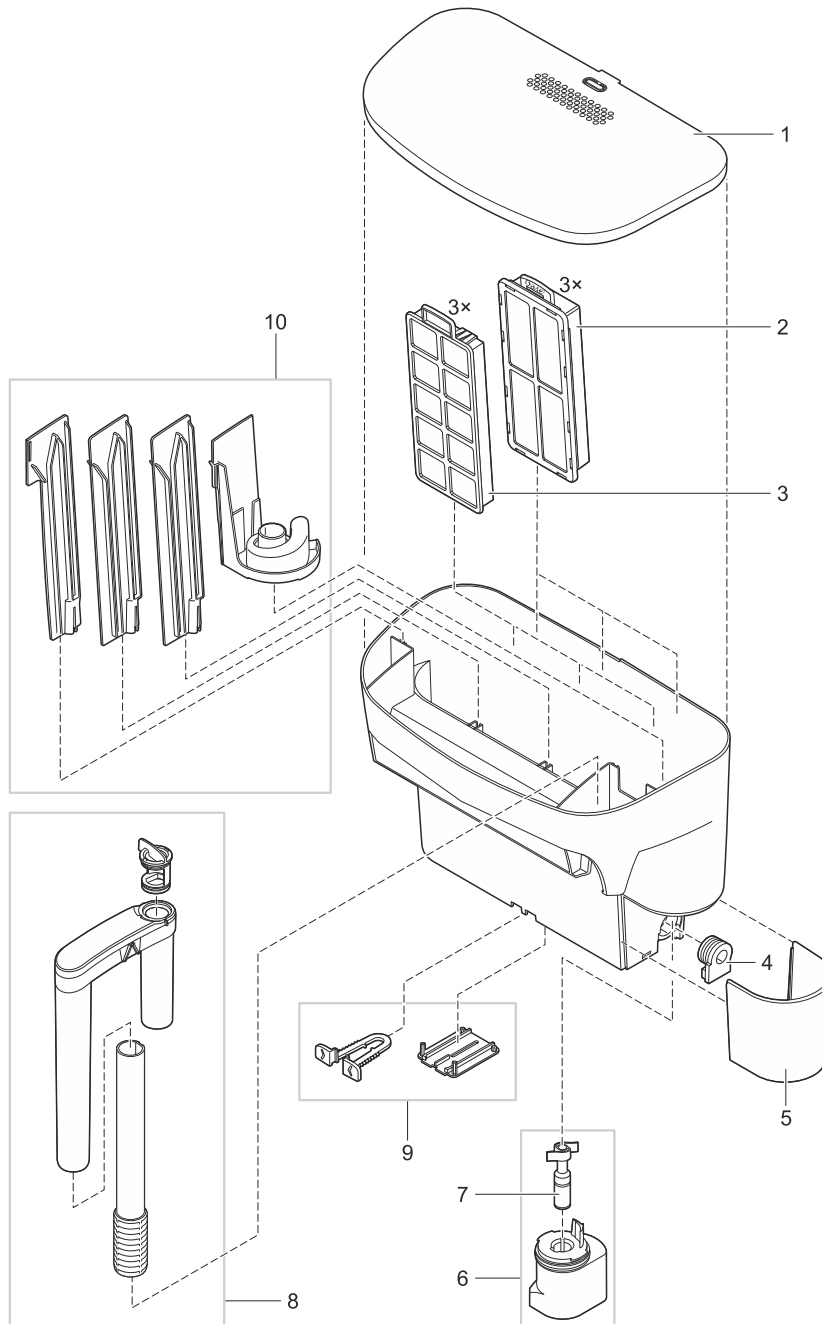

Item no.	Product
84078	BioStyle 180 navy
84081	BioStyle 180 grey

AQUARIUM FILTER

HANG-ON FILTER