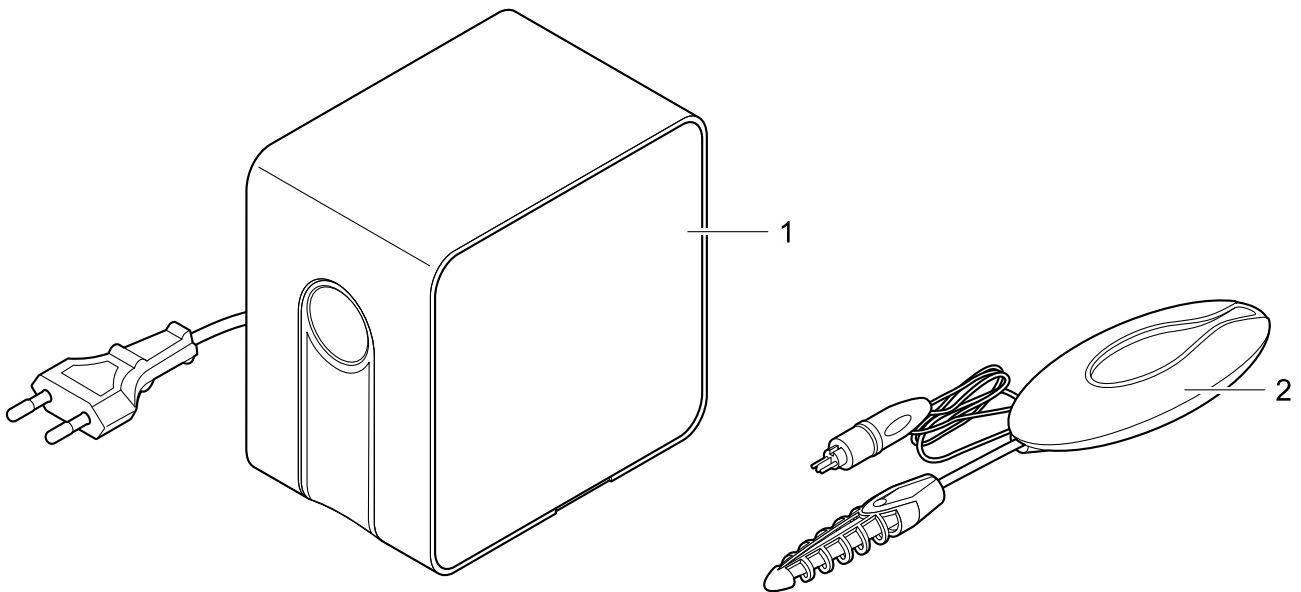

Item no.	Product
46004	biOrb Intelligent heater with powerpod

Item no.	Product
46002	GB biOrb Intelligent heater with powerpod

Pos.	Item no. Product	Product	Item no. Spare part	Spare part	Number
1	46004	biOrb Intelligent heater with powerpod [INT]	35842	biOrb repl. Powerpod transformer 65 W	1
	46002	biOrb Intelligent heater with powerpod [GB]	35833	biOrb repl. Powerpod transformer 65 W	1
2	46004	biOrb Intelligent heater with powerpod [INT]	35829	biOrb repl. Intelligent heater + sensor	1
	46002	biOrb Intelligent heater with powerpod [GB]			