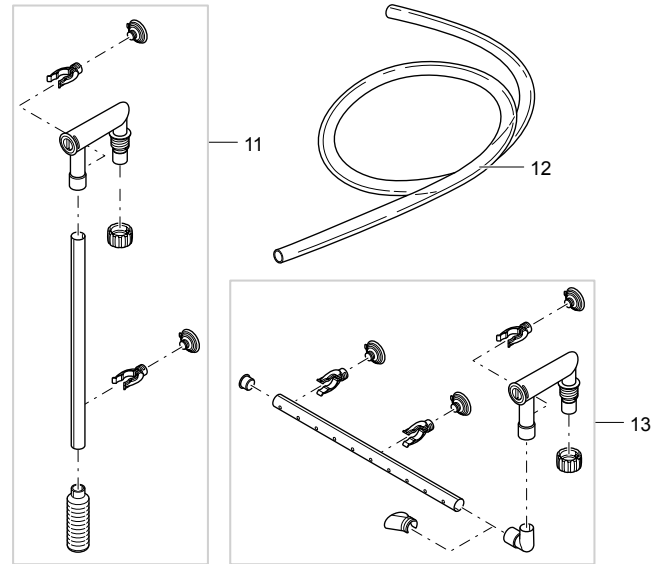

Item no.	Product
42664	FiltoSmart 100
42667	FiltoSmart Thermo 100

Item no.	Product
42681	GB FiltoSmart 100
42684	GB FiltoSmart Thermo 100