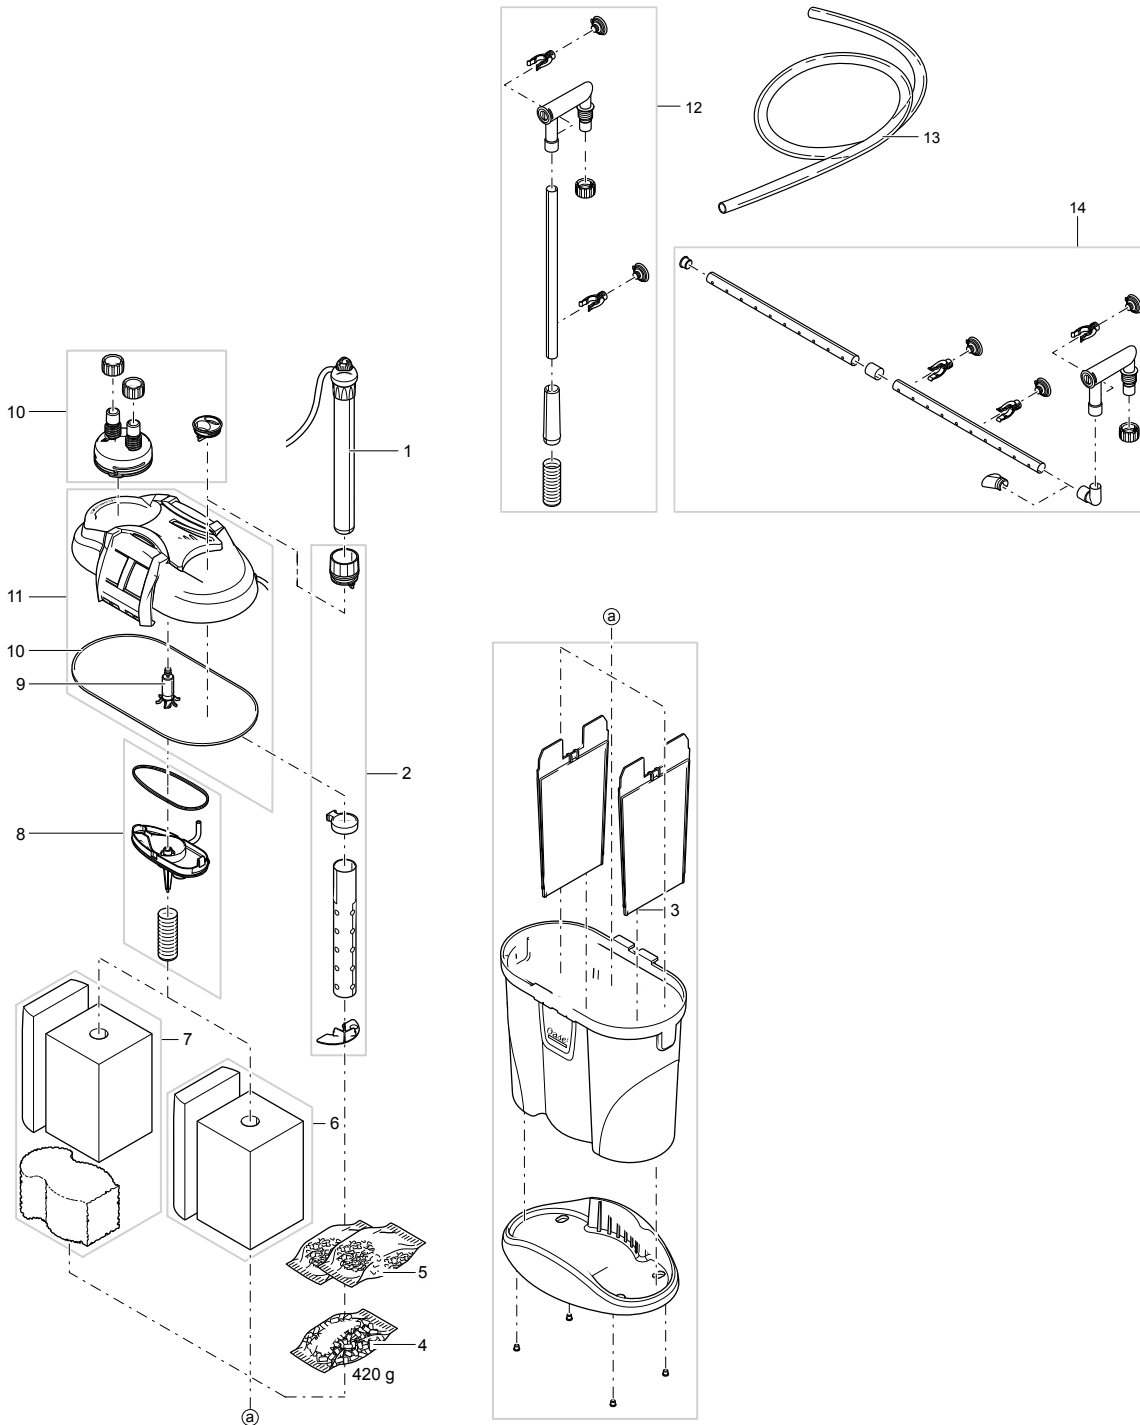

Item no.	Product
42665	FiltoSmart 200
42666	FiltoSmart 300
42668	FiltoSmart Thermo 200
42669	FiltoSmart Thermo 300

Item no.	Product
42682	GB FiltoSmart 200
42683	GB FiltoSmart 300
42695	GB FiltoSmart Thermo 200
42697	GB FiltoSmart Thermo 300