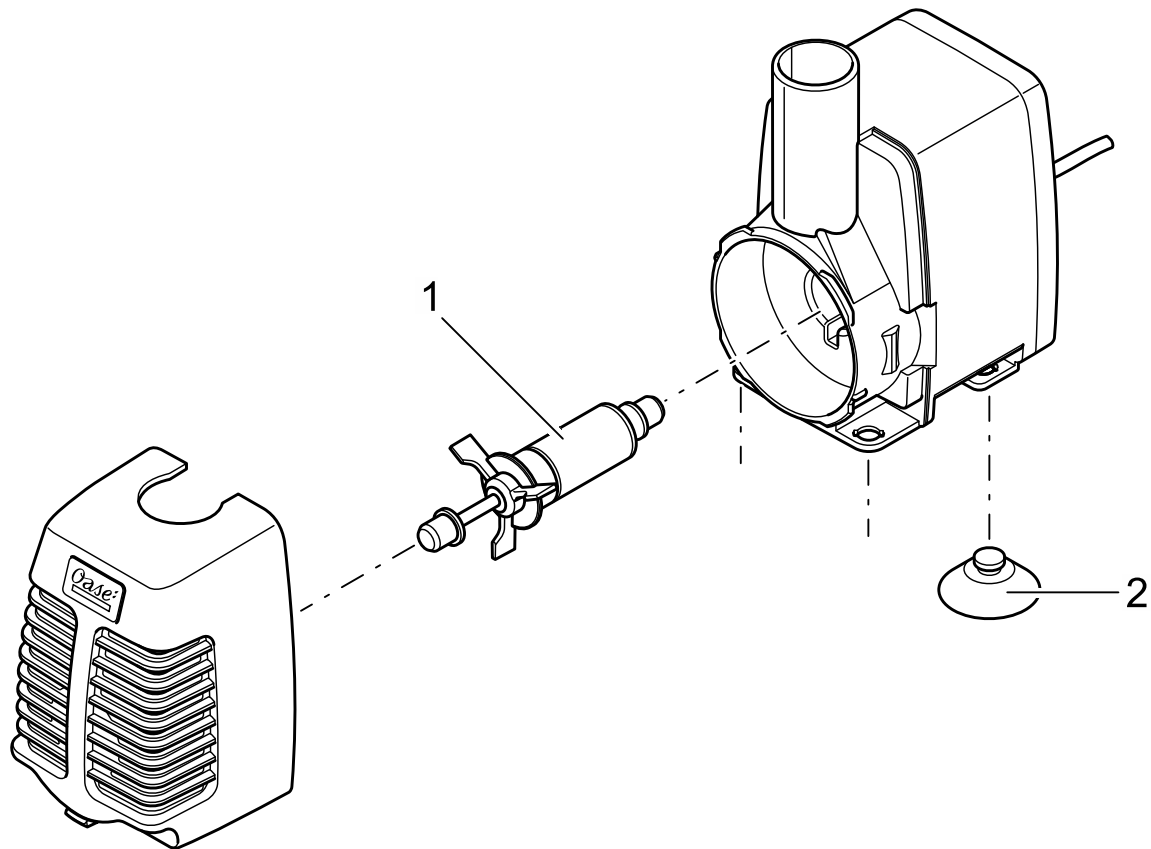

Item no.	Product
42653	OptiMax 300
42654	OptiMax 500
42655	OptiMax 800
42656	OptiMax 1000
42722	Aqua In-Out Set 800

Item no.	Product
42670	GB OptiMax 300
42671	GB OptiMax 500
42672	GB OptiMax 800
42673	GB OptiMax 1000

Pos.	Item no. Product	Product	Item no. Spare part	Spare part	Number	
1	42653	OptiMax 300 [INT]	44937	Spare rotor 300	1	
	42654	OptiMax 500 [INT]	44938	Spare rotor 500	1	
	42655	OptiMax 800 [INT]	44939	Spare rotor 800	1	
	42656	OptiMax 1000 [INT]	44940	Spare rotor 1000	1	
	42722	Aqua In-Out Set 800 [INT]	44939	Spare rotor 800	1	
	42670	OptiMax 300 [GB]	44937	Spare rotor 300	1	
	42671	OptiMax 500 [GB]	44938	Spare rotor 500	1	
	42672	OptiMax 800 [GB]	44939	Spare rotor 800	1	
	42673	OptiMax 1000 [GB]	44940	Spare rotor 1000	1	
	2	42653	OptiMax 300 [INT]	44948	Spare suction cup D20	1
42654		OptiMax 500 [INT]				
42655		OptiMax 800 [INT]				
42656		OptiMax 1000 [INT]				
42722		Aqua In-Out Set 800 [INT]				
42670		OptiMax 300 [GB]				
42671		OptiMax 500 [GB]				
42672	OptiMax 800 [GB]					
42673	OptiMax 1000 [GB]