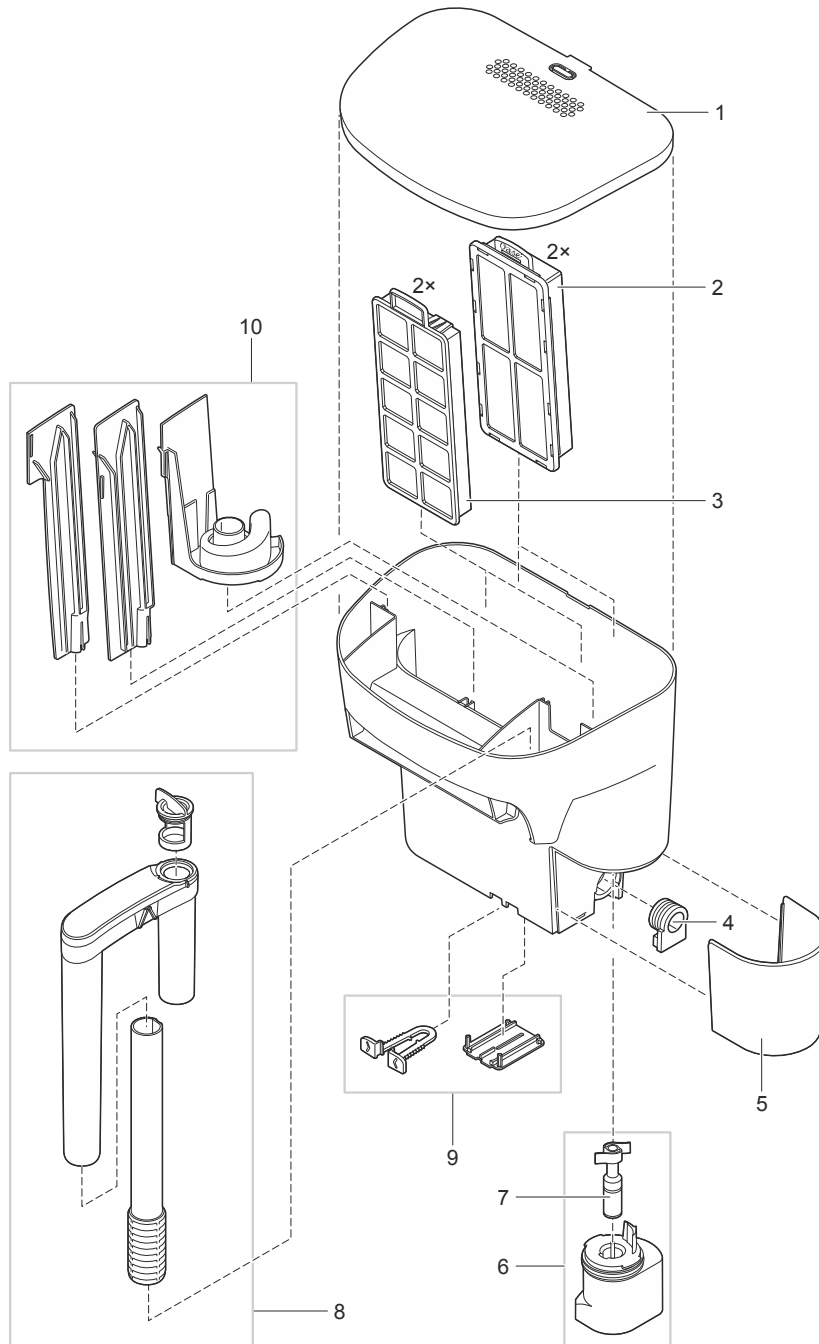

Item no.	Product
84077	BioStyle 115 navy
84080	BioStyle 115 grey

AQUARIUM FILTER

HANG-ON FILTER