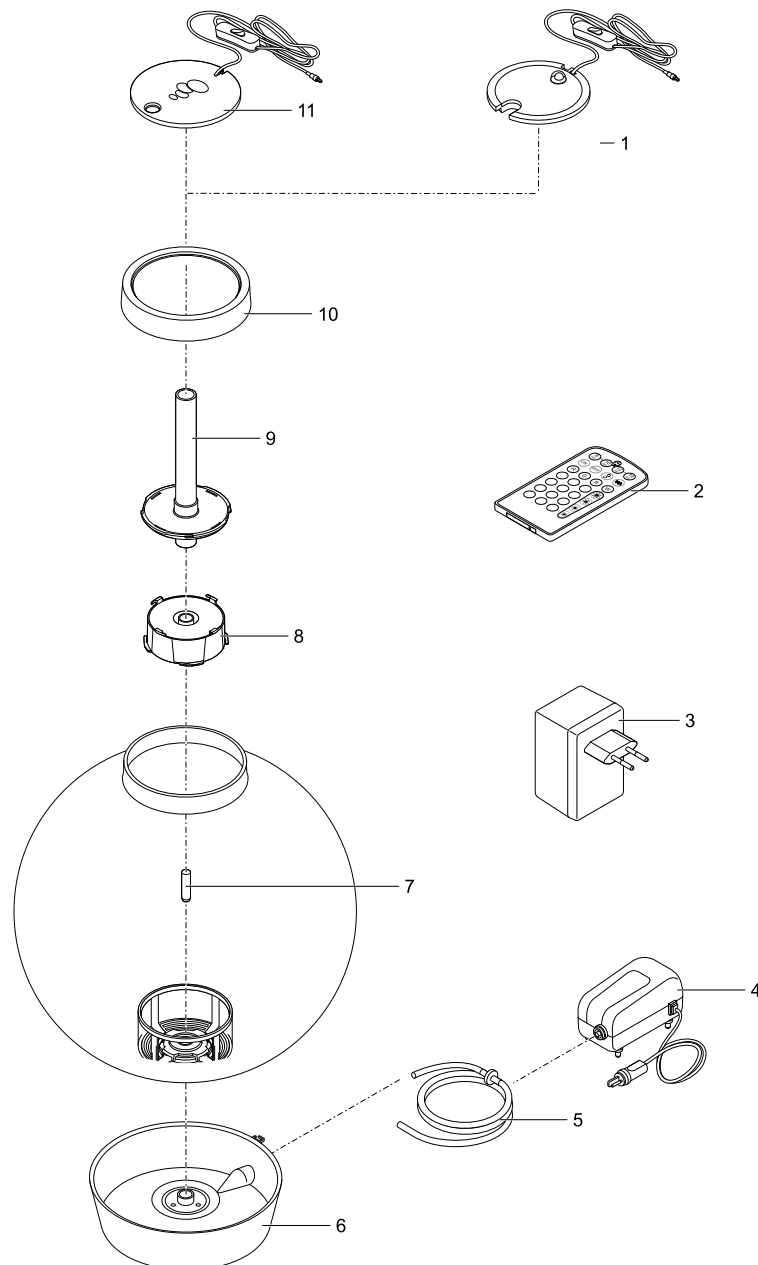

Item no.	Product	Item no.	Product
45737	biOrb CLASSIC 60 LED Thermo black	45676	GB biOrb CLASSIC 30 LED Tropical black
45740	biOrb CLASSIC 60 LED Thermo silver	45679	GB biOrb CLASSIC 30 LED Tropical silver
45743	biOrb CLASSIC 60 LED Thermo white	45682	GB biOrb CLASSIC 30 LED Tropical white
45747	biOrb CLASSIC 60 MCR silver	45661	GB biOrb CLASSIC 30 LED black
45752	biOrb CLASSIC 60 MCR black	45666	GB biOrb CLASSIC 30 LED silver
45757	biOrb CLASSIC 60 MCR white	45671	GB biOrb CLASSIC 30 LED white
45664	biOrb CLASSIC 30 LED black	45735	GB biOrb CLASSIC 60 LED Tropical black
45669	biOrb CLASSIC 30 LED silver	45738	GB biOrb CLASSIC 60 LED Tropical silver
45723	biOrb CLASSIC 60 LED black	45741	GB biOrb CLASSIC 60 LED Tropical white
45728	biOrb CLASSIC 60 LED silver	45720	GB biOrb CLASSIC 60 LED black
45733	biOrb CLASSIC 60 LED white	45725	GB biOrb CLASSIC 60 LED silver
45674	biOrb CLASSIC 30 LED white	45730	GB biOrb CLASSIC 60 LED white
45678	biOrb CLASSIC 30 LED Thermo black		
45681	biOrb CLASSIC 30 LED Thermo silver		
45684	biOrb CLASSIC 30 LED Thermo white		
45688	biOrb CLASSIC 30 MCR black		
45693	biOrb CLASSIC 30 MCR silver		
45698	biOrb CLASSIC 30 MCR white