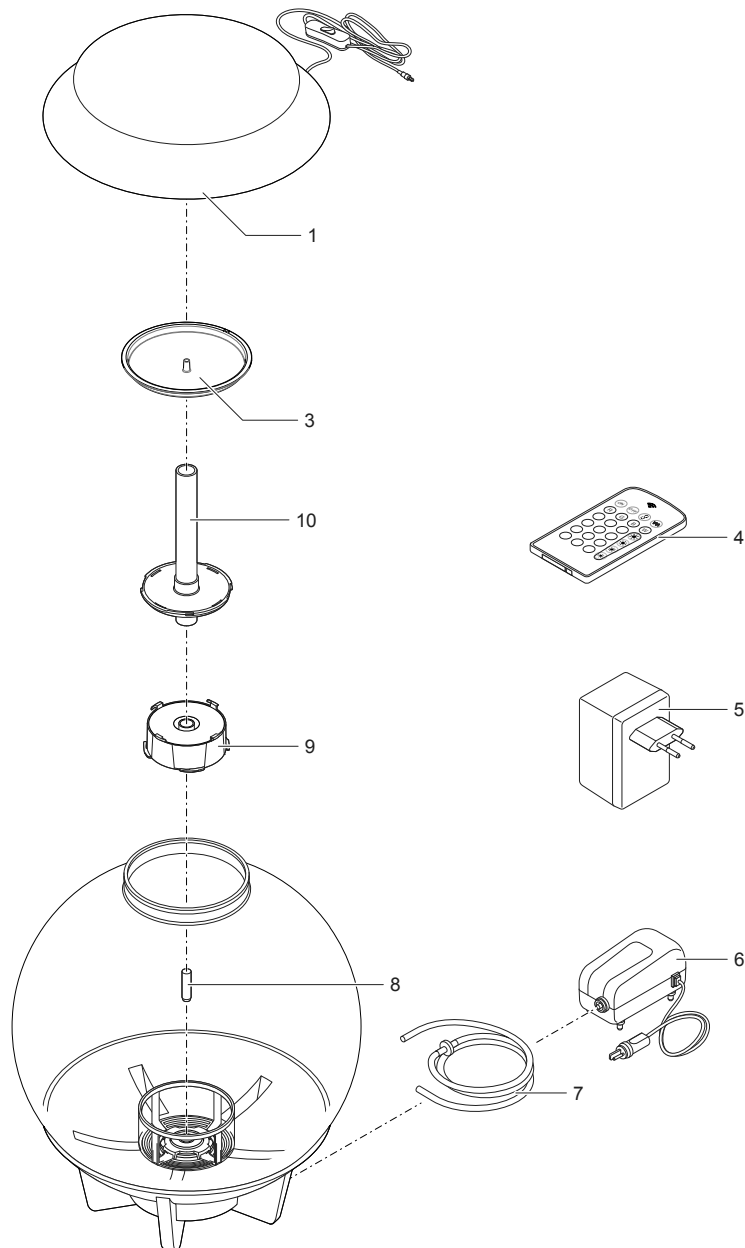

Item no.	Product	Item no.	Product
45654	biOrb HALO 15 MCR grey	45651	GB biOrb HALO 15 MCR grey
45659	biOrb HALO 15 MCR white	45656	GB biOrb HALO 15 MCR white
45703	biOrb HALO 30 LED moonlight grey	48467	GB biOrb HALO 30 MCR grey
45713	biOrb HALO 30 standard LED grey	48473	GB biOrb HALO 30 MCR white
45718	biOrb HALO 30 standard LED white	48479	GB biOrb HALO 60 MCR grey
48604	biOrb HALO 30 LED grey	48485	GB biOrb HALO 60 MCR white
48610	biOrb HALO 30 LED white	45700	GB biOrb HALO 30 LED moonlight grey
48470	biOrb HALO 30 MCR grey	45705	GB biOrb HALO 30 LED moonlight white
48476	biOrb HALO 30 MCR white	45710	GB biOrb HALO 30 standard LED grey
48616	biOrb HALO 60 LED grey	45715	GB biOrb HALO 30 standard LED white
48622	biOrb HALO 60 LED white	45759	GB biOrb HALO 60 LED Moonlight grey
48482	biOrb HALO 60 MCR grey	45764	GB biOrb HALO 60 LED Moonlight white
48488	biOrb HALO 60 MCR white	48601	GB biOrb HALO 30 LED grey
		48607	GB biOrb HALO 30 LED white
		48613	GB biOrb HALO 60 LED grey
		48619	GB biOrb HALO 60 LED white