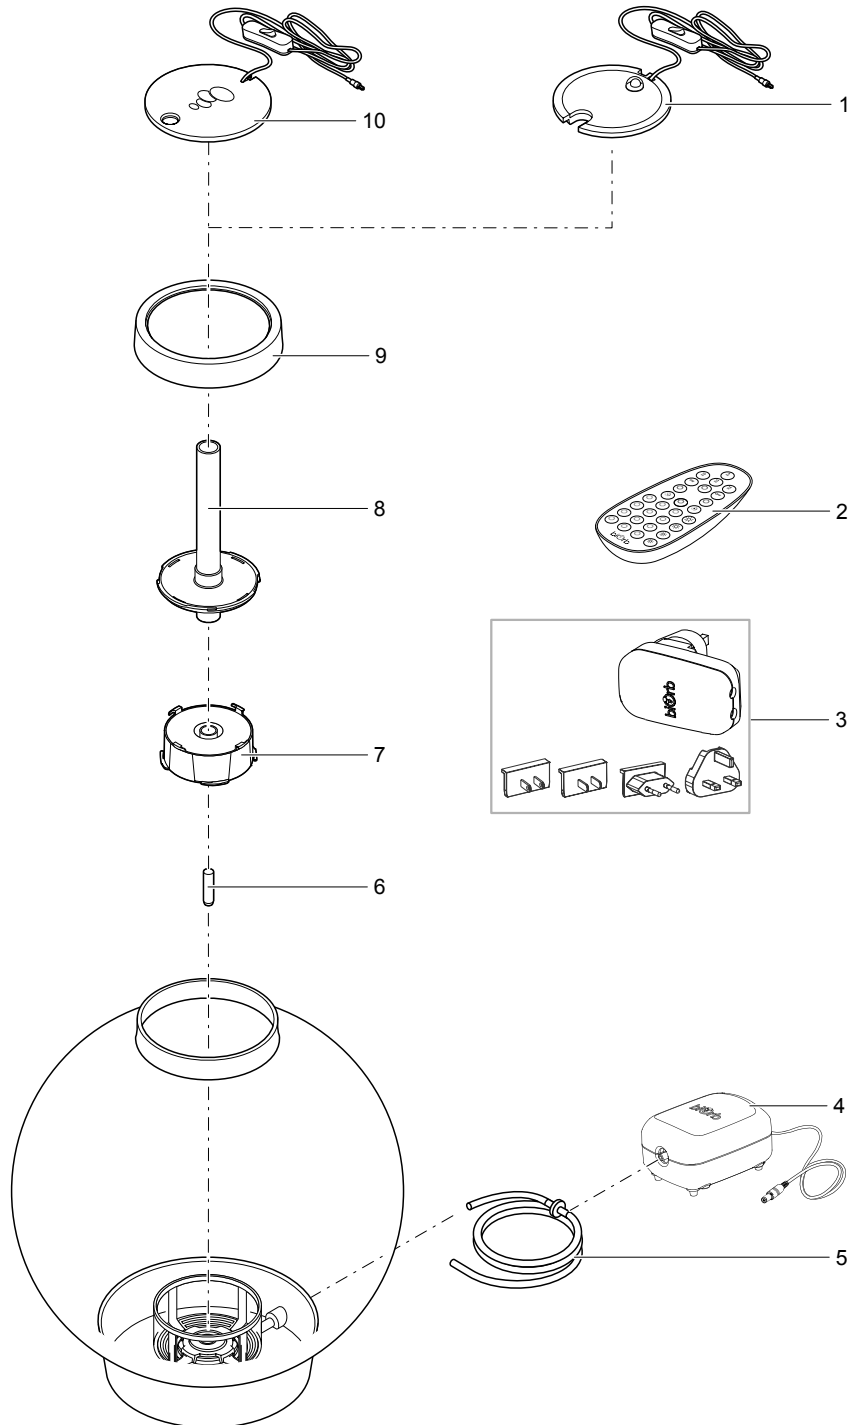

Item no.	Product
72008	biOrb CLASSIC 30 MCR black
72009	biOrb CLASSIC 30 MCR silver
72010	biOrb CLASSIC 30 MCR white
72014	biOrb CLASSIC 60 MCR black
72015	biOrb CLASSIC 60 MCR silver
72005	biOrb CLASSIC 30 LED black
72016	biOrb CLASSIC 60 MCR white
72006	biOrb CLASSIC 30 LED silver
72007	biOrb CLASSIC 30 LED white
72011	biOrb CLASSIC 60 LED black
72012	biOrb CLASSIC 60 LED silver
72013	biOrb CLASSIC 60 LED white