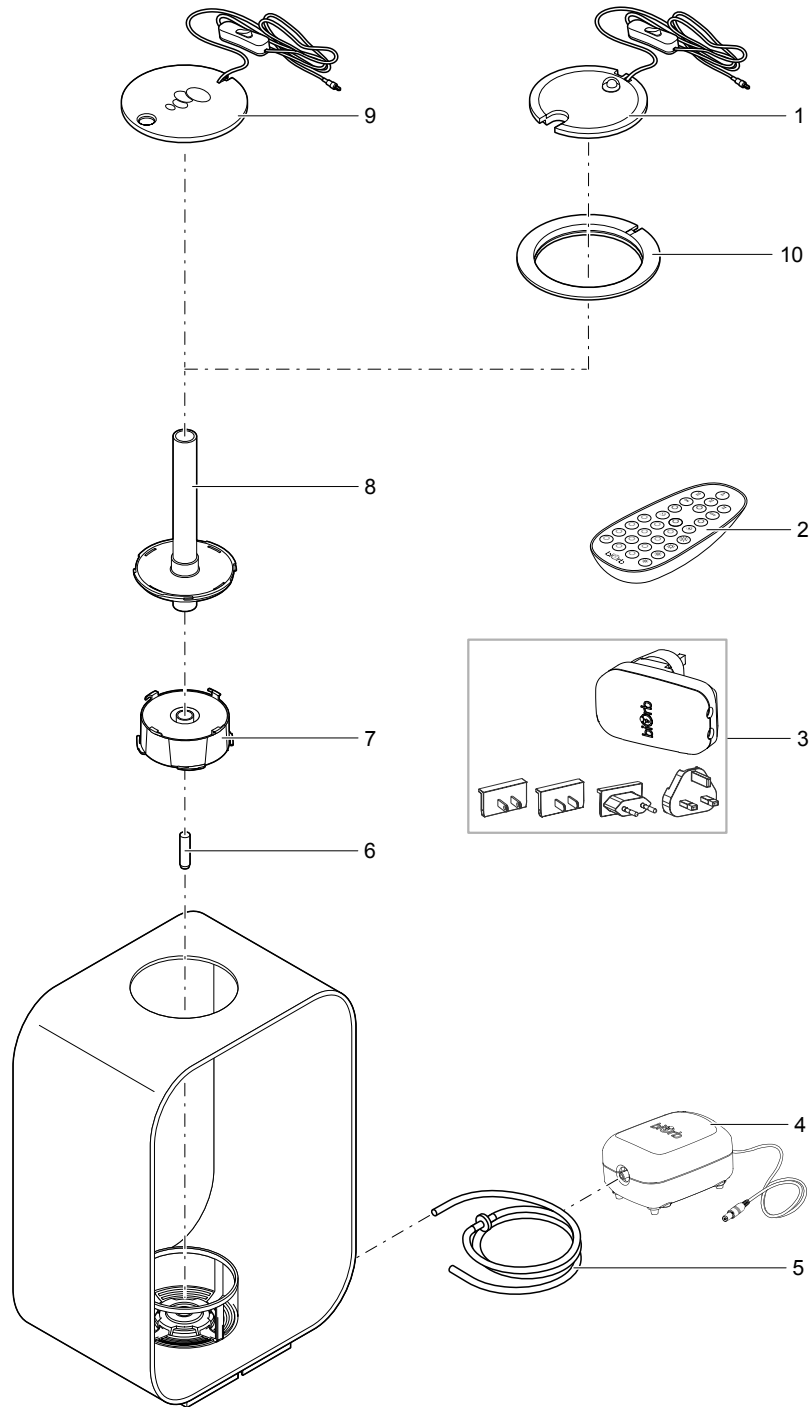

Item no.	Product
72051	biOrb LIFE 15 MCR black
72050	biOrb LIFE 15 MCR transparent
72052	biOrb LIFE 15 MCR white
72048	biOrb LIFE 15 LED black
72047	biOrb LIFE 15 LED transparent
72049	biOrb LIFE 15 LED white