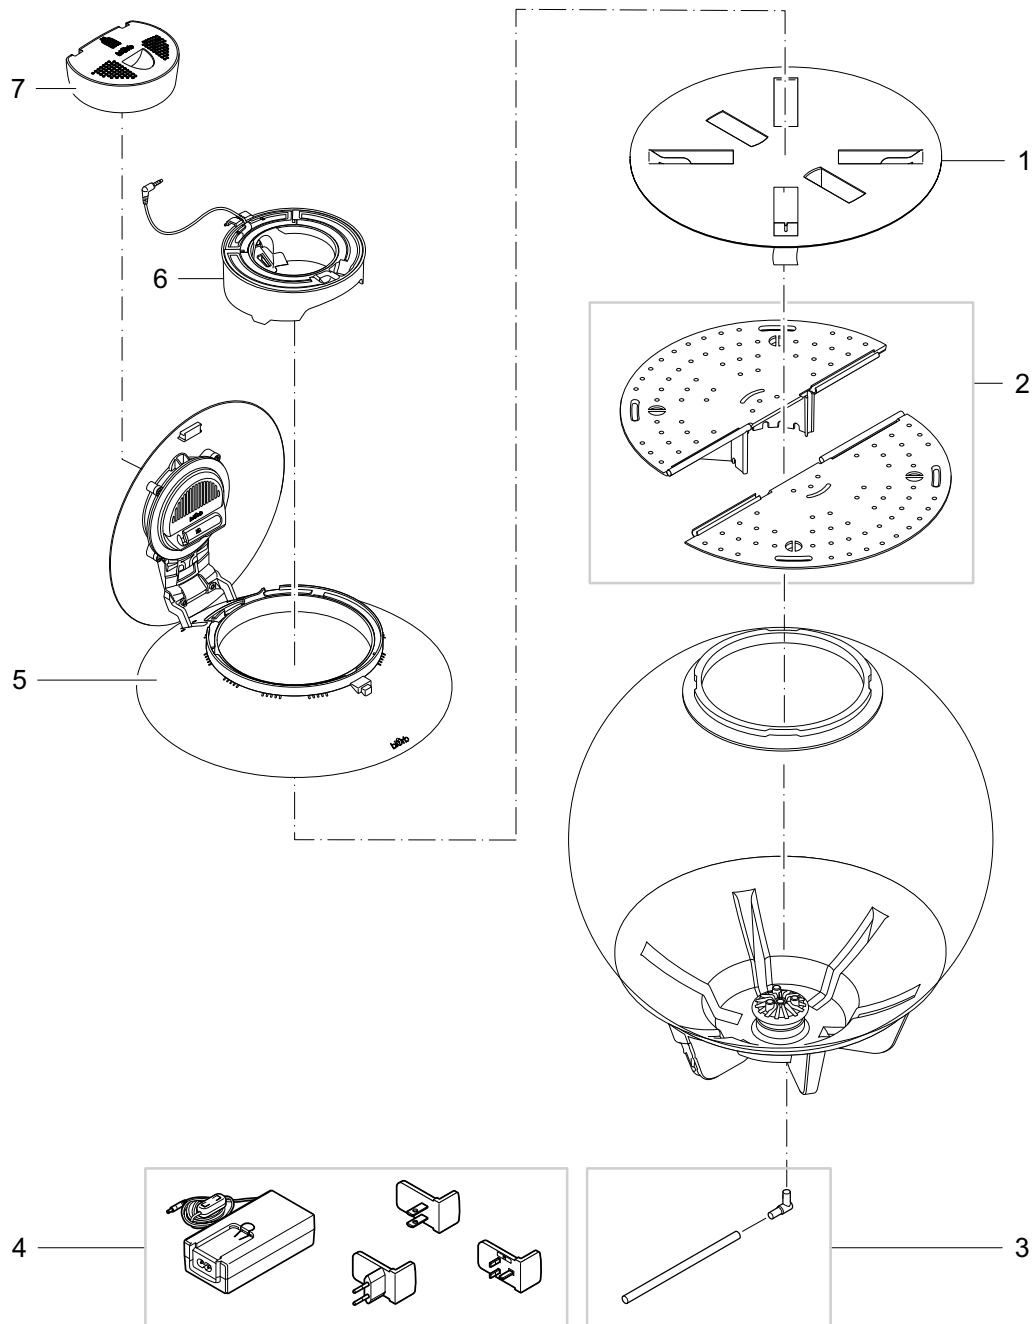

Item no.	Product
71749	biOrb AIR 30 grey
71748	biOrb AIR 30 white
72558	biOrb AIR 30 black