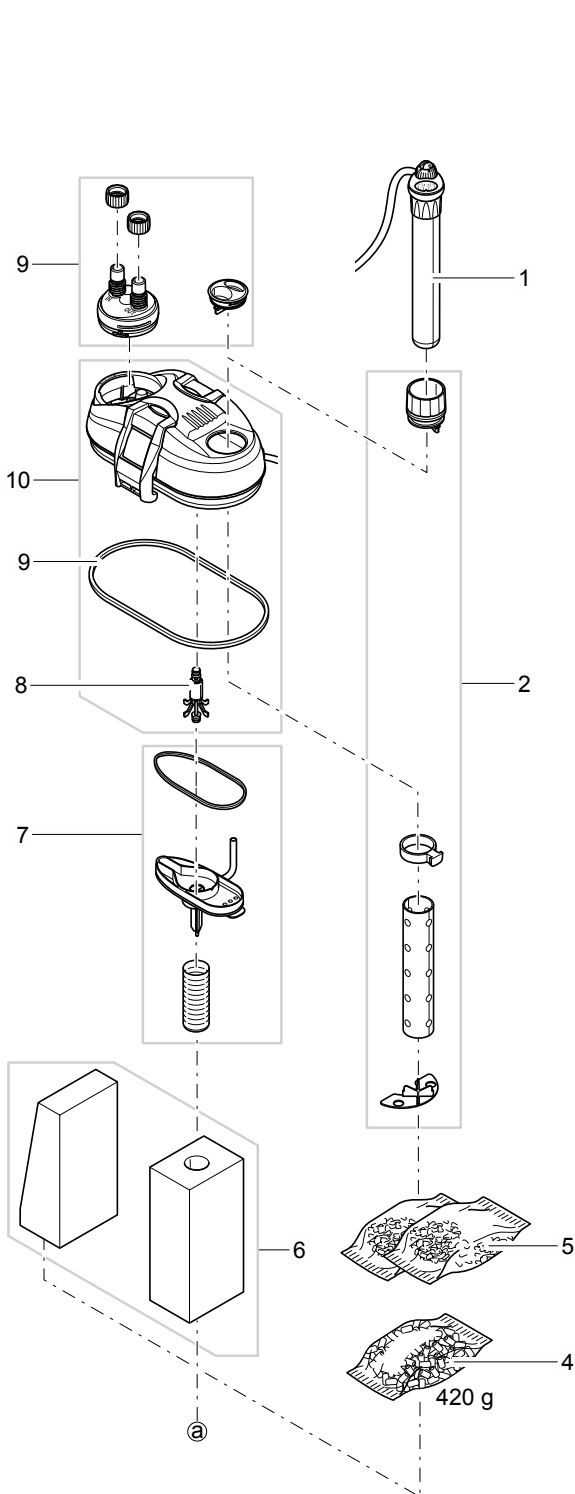

Item no.	Product
42664	FiltoSmart 100
42667	FiltoSmart Thermo 100

Item no.	Product
42681	GB FiltoSmart 100
42684	GB FiltoSmart Thermo 100