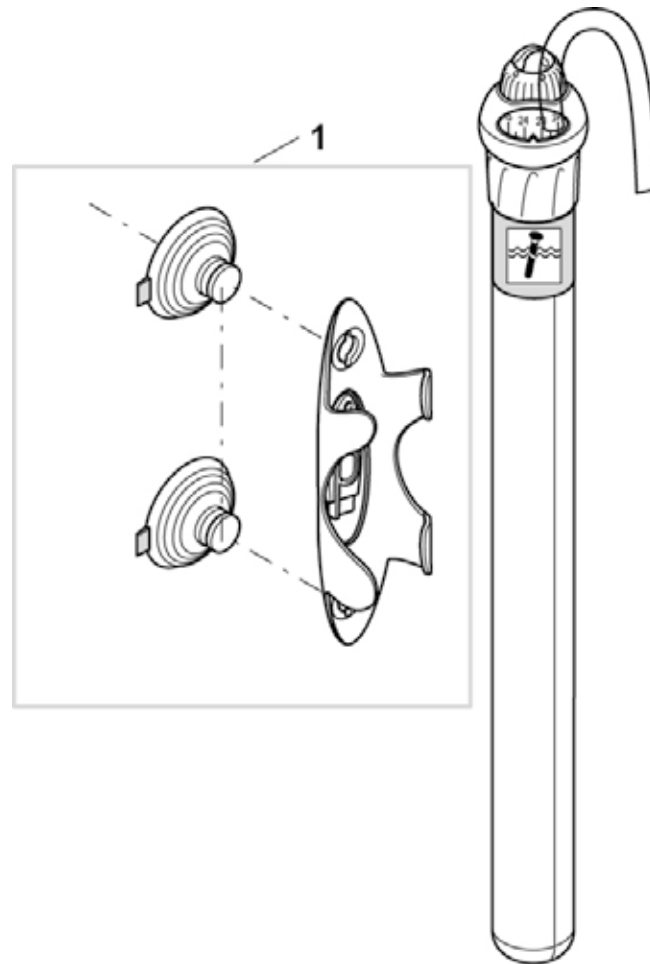

Item no.	Product
42698	HeatUp 25
42699	HeatUp 50
42701	HeatUp 75
42703	HeatUp 100
42705	HeatUp 150
42708	HeatUp 200
42712	HeatUp 250
42713	HeatUp 300

Item no.	Product
45446	GB HeatUp 25
42724	GB HeatUp 50
42725	GB HeatUp 75
42726	GB HeatUp 100
42727	GB HeatUp 150
42728	GB HeatUp 200
42729	GB HeatUp 250
42730	GB HeatUp 300

Pos.	Item no. Product	Product	Item no. Spare part	Spare part	Number
1	42698	HeatUp 25 [INT]	45373	Replacement bracket heater	1
	42699	HeatUp 50 [INT]			
	42701	HeatUp 75 [INT]			
	42703	HeatUp 100 [INT]			
	42705	HeatUp 150 [INT]			
	42708	HeatUp 200 [INT]			
	42712	HeatUp 250 [INT]			
	42713	HeatUp 300 [INT]			
	45446	HeatUp 25 [GB]			
	42724	HeatUp 50 [GB]			
	42725	HeatUp 75 [GB]			
	42726	HeatUp 100 [GB]			
	42727	HeatUp 150 [GB]			
	42728	HeatUp 200 [GB]			
	42729	HeatUp 250 [GB]			
	42730	HeatUp 300 [GB]