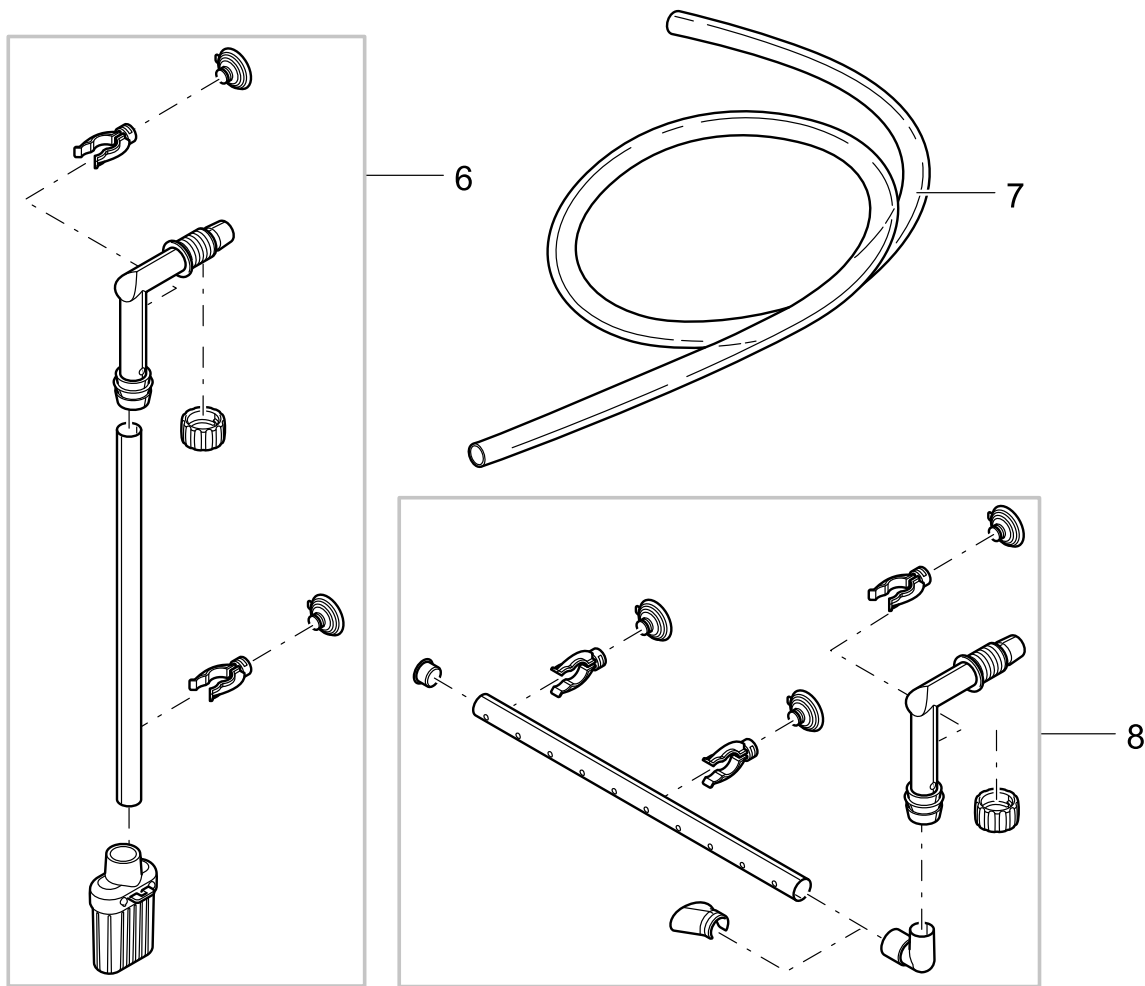

Pos.	Item no. Product	Product	Item no. Spare part	Spare part	Number
1	42663	FiltoSmart 60 [INT]	45361	Repl. set accessories FiltoSmart 60	1
	42680	FiltoSmart 60 [GB]			
2	42663	FiltoSmart 60 [INT]	45102	Filter foam set FiltoSmart 60	1
	42680	FiltoSmart 60 [GB]			
3	42663	FiltoSmart 60 [INT]	45103	Ceramic filter media 420 g	1
	42680	FiltoSmart 60 [GB]			
4	42663	FiltoSmart 60 [INT]	45051	Bracket FiltoSmart 60	1
	42680	FiltoSmart 60 [GB]			
5	42663	FiltoSmart 60 [INT]	45345	Spare rotor FiltoSmart 60	1
	42680	FiltoSmart 60 [GB]			
6	42663	FiltoSmart 60 [INT]	45360	Repl. suction-Set FiltoSmart 60	1
	42680	FiltoSmart 60 [GB]			
7	42663	FiltoSmart 60 [INT]	46493	Spare hose 8 x 12, 1 m	1
	42680	FiltoSmart 60 [GB]			
8	42663	FiltoSmart 60 [INT]	45350	Repl. Spraybar-Set FiltoSmart 60	1
	42680	FiltoSmart 60 [GB]