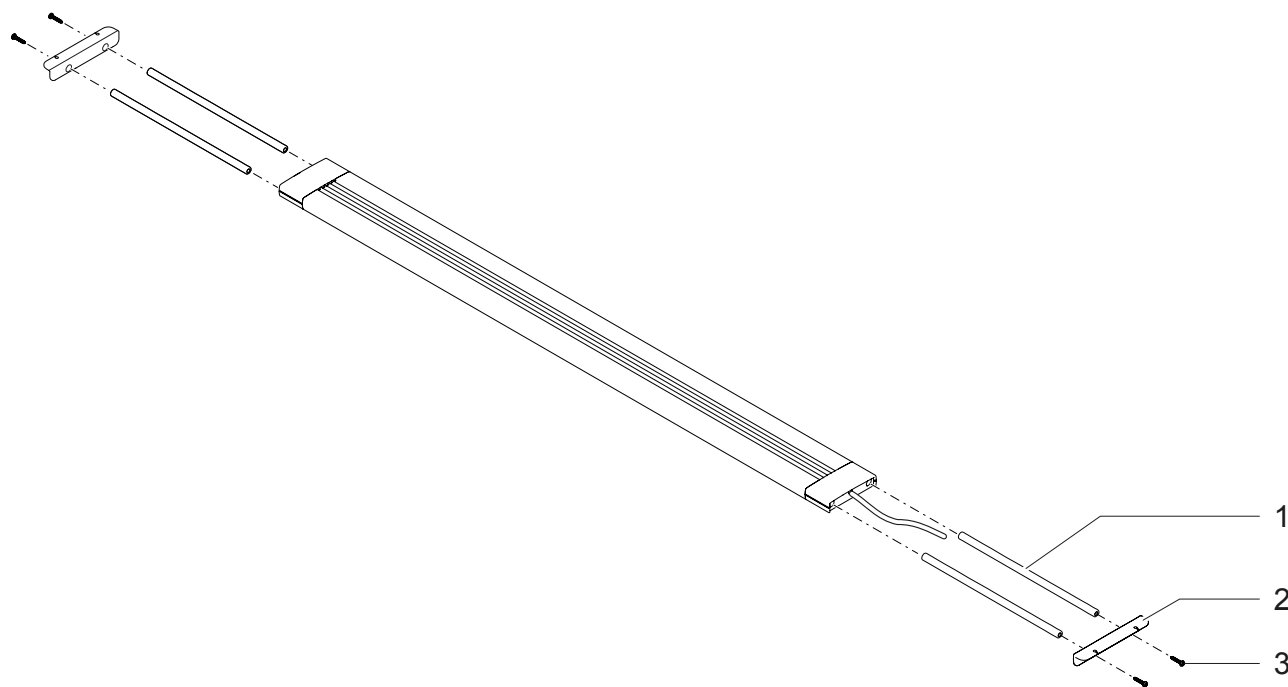

Pos.	Item no. Product	Product	Item no. Spare part	Spare part	Number
1	33892	HighLine Premium LED 45 [INT]	36214	Aluminium pipe HighLine LED	1
	33893	HighLine Premium LED 65 [INT]			
	33894	HighLine Premium LED 80 [INT]			
	33895	HighLine Premium LED 100 [INT]			
	33896	HighLine Premium LED 120 [INT]			
2	33892	HighLine Premium LED 45 [INT]	36215	Holder flat HighLine LED	1
	33893	HighLine Premium LED 65 [INT]			
	33894	HighLine Premium LED 80 [INT]			
	33895	HighLine Premium LED 100 [INT]			
	33896	HighLine Premium LED 120 [INT]			
3	33892	HighLine Premium LED 45 [INT]	70073	Cylinder screw V4A DIN 84 M4 x 10	1
	33893	HighLine Premium LED 65 [INT]			
	33894	HighLine Premium LED 80 [INT]			
	33895	HighLine Premium LED 100 [INT]			
	33896	HighLine Premium LED 120 [INT]			