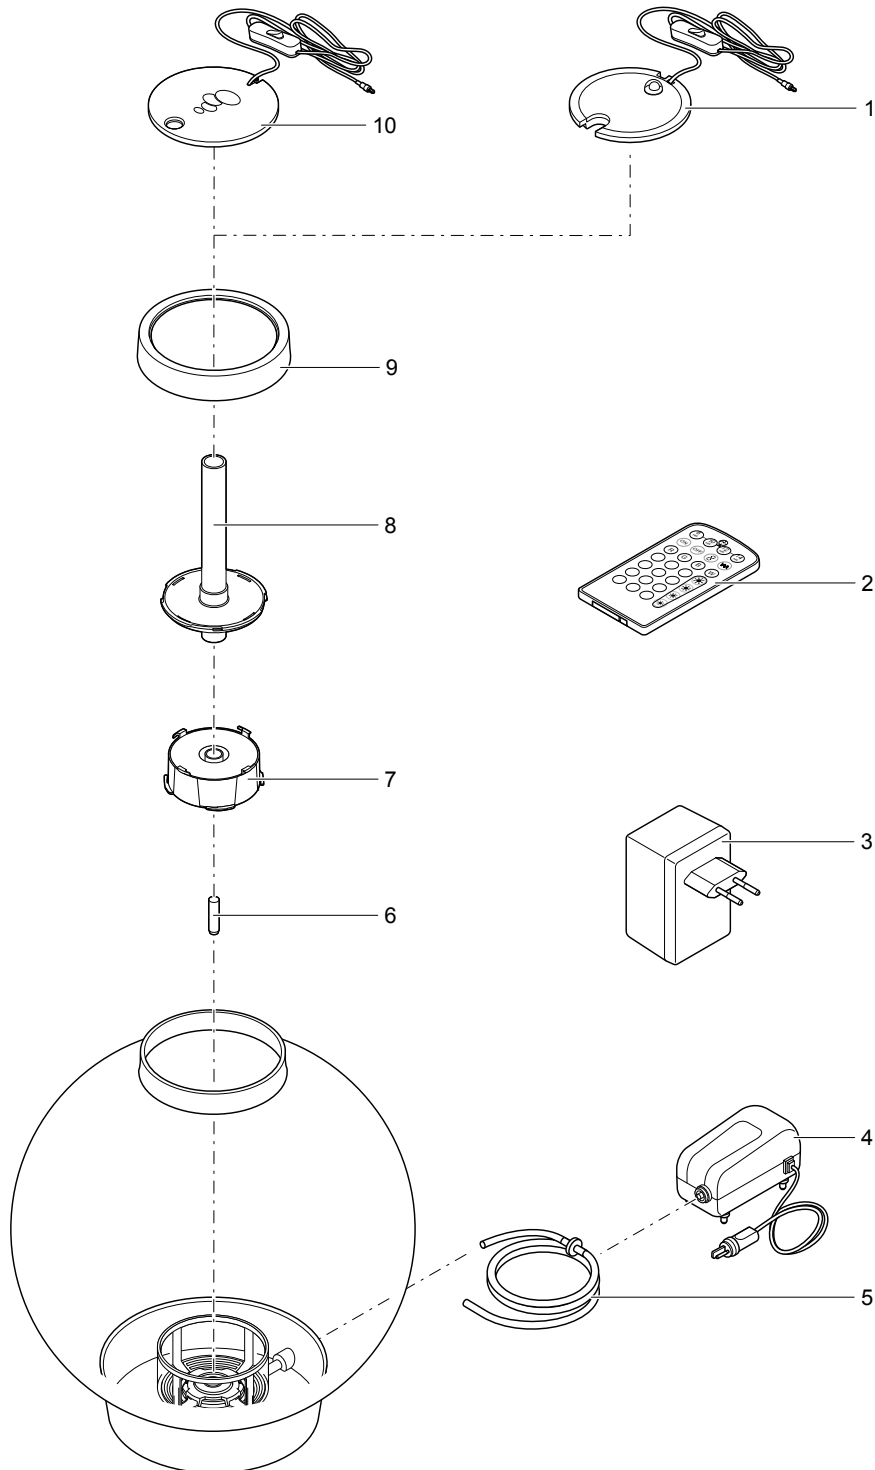

Item no.	Product
45616	biOrb CLASSIC 15 LED black
45621	biOrb CLASSIC 15 LED silver
45626	biOrb CLASSIC 15 LED white
45639	biOrb CLASSIC 15 MCR black
45644	biOrb CLASSIC 15 MCR white
45649	biOrb CLASSIC 15 MCR silver
45780	biOrb CLASSIC 105 MCR black
45785	biOrb CLASSIC 105 MCR silver

Item no.	Product
45613	GB biOrb CLASSIC 15 LED black
45618	GB biOrb CLASSIC 15 LED silver
45623	GB biOrb CLASSIC 15 LED white