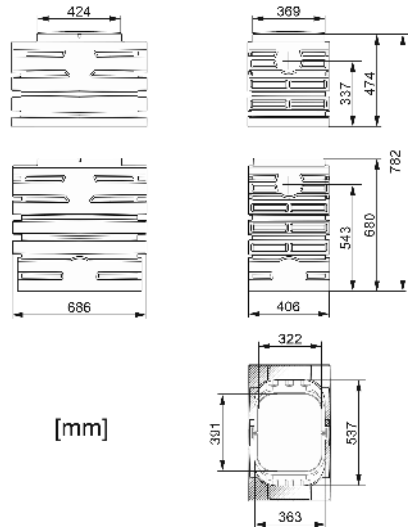

### Pump Vault 20000

[mm]

### Pump Vault 60000 + Extension

[mm]

PVT0013