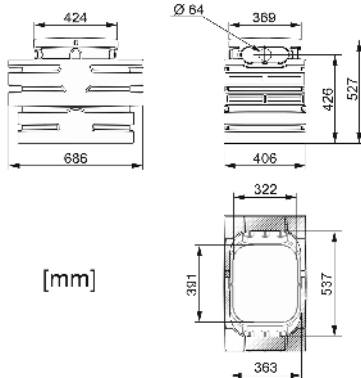

### Pump Vault 20000

[mm]

### Pump Vault 60000 + Extension

[mm]

PVT0013