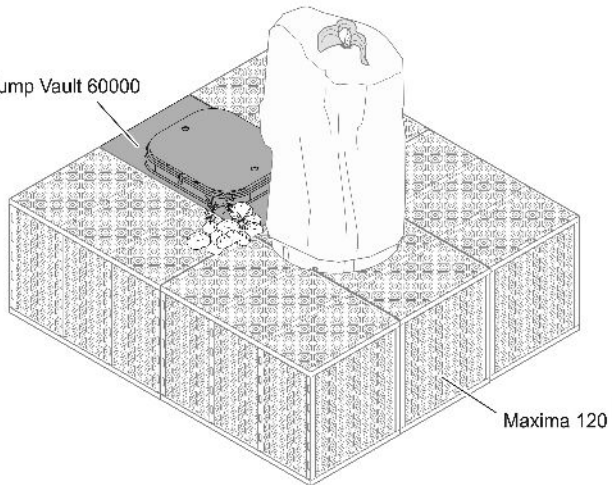

Pump Vault 60000