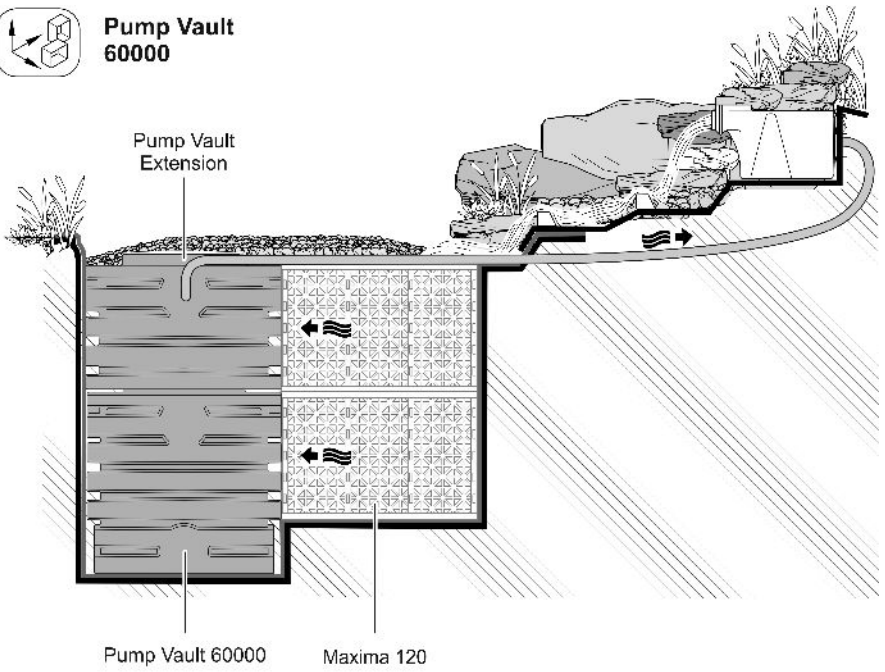

**Pump Vault 20000**  
(87096)

**Pump Vault 60000**  
(89042)

**Pump Vault Extension**  
(89043)

PVT0010

# Pump Vault 20000

Pump Vault 20000

Maxima 60

Pump Vault 20000

Water diverter 1 1/4"

Maxima 60

PVT001

## Pump Vault 60000

Pump Vault 60000

PVT0012