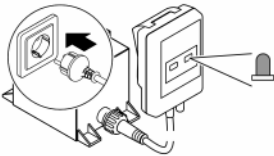

Garden Controller Home, Cloud

WIFI connection via app "OASE Control"

1.

2.

3.

4.

OASE GmbH

Tecklenburger Straße 161
48477 Hörstel | Germany