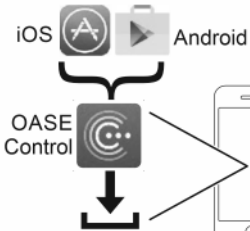

Garden Controller Home, Cloud

WIFI connection via app "OASE Control"

1.

2.

3.

4.

OASE GmbH

Tecklenburger Straße 161
48477 Hörstel | Germany